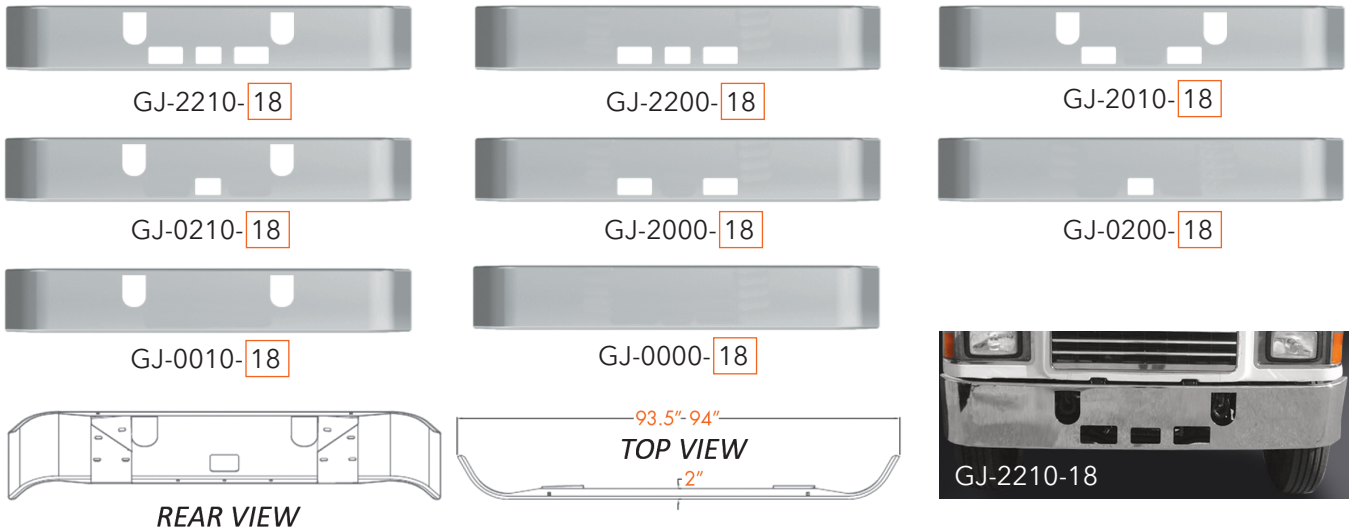

CH SERIES SET FORWARD AXLE YEARS 1994-2004 BRACKETS INCLUDED & BOLTED IN

GJ