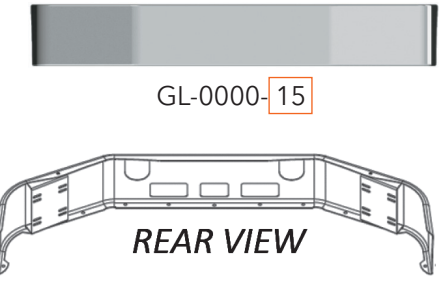

GL

CH SERIES SET BACK AXLE YEARS 1994-2004 BRACKETS INCLUDED & BOLTED IN