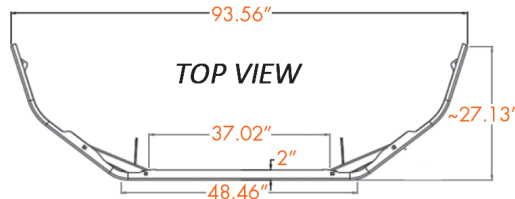

MACK BUMPERS

AVAILABLE STYLES FOR PRODUCTS ON THIS PAGE:

SETBACK AXLE

Width	End Style Code
16"	16
18"	17
*20"	34

* No warranty for 20" wide bumpers

CX SERIES, VISION SET BACK AXLE YEARS 2001-2004 MOUNTING BRACKETS INCLUDED

GU