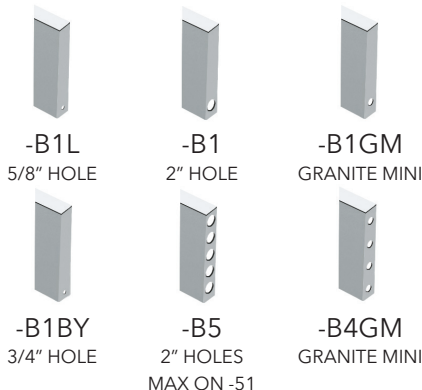

BUMPER MARKER LIGHT OPTIONS

SOME POPULAR OPTIONS SHOWN
MIX & MATCH YOUR OWN COMBINATIONS
SEE PAGES 106 FOR LED LIGHT OFFERINGS

OVAL LIGHT HOLE EXAMPLES:

LIGHT HOLE CUTOUTS ONLY

-009
(-011 MAX FOR BOXED END)

-008

-004

-002

SLOTTED RECESSED OVAL EXAMPLES:

LIGHT HOLE CUTOUTS ONLY

-BB9
-BB_ FOR SLOT HOLES ONLY, ADD YOUR OWN LIGHTS

-BB8

-BB6

-BB2

2" ROUND EXAMPLES:

LIGHT HOLE CUTOUTS ONLY

-R27

-R15

-R4

-R2

3/4" LIGHT HOLE EXAMPLES:

LIGHT HOLE CUTOUTS ONLY

-25BYN

-2BYN

SLOTTED RECESSED OVAL EXAMPLES:

INCLUDES LIGHTS, 3M TAPE, WIRE HARNESS

-9SCA
CLEAR LENS/AMBER LEDs

-9SA
AMBER LENS/AMBER LEDs

4" ROUND EXAMPLES:

LIGHT HOLE CUTOUTS ONLY

-R13C

-R2C

WATERMELON EXAMPLES:

LIGHT HOLE CUTOUTS ONLY

-W4

-B1W

WATERMELON HOLES ON ANGLED ENDS
45° MITRED END ROADRUNNER BUMPER

BOXED END EXAMPLES:

LIGHT HOLE CUTOUTS ONLY

-B1L
5/8" HOLE

-B1
2" HOLE

-B1GM
GRANITE MINI

-B1BY
3/4" HOLE

-B5
2" HOLES
MAX ON -51

-B4GM
GRANITE MINI

COMBO PATTERN EXAMPLES:

LIGHT HOLE CUTOUTS ONLY

-A06-R8

-R2C-004

COMBO LIGHT NUMBERING
PATTERN GOES FROM OUTSIDE OF
BUMPER TO CENTER