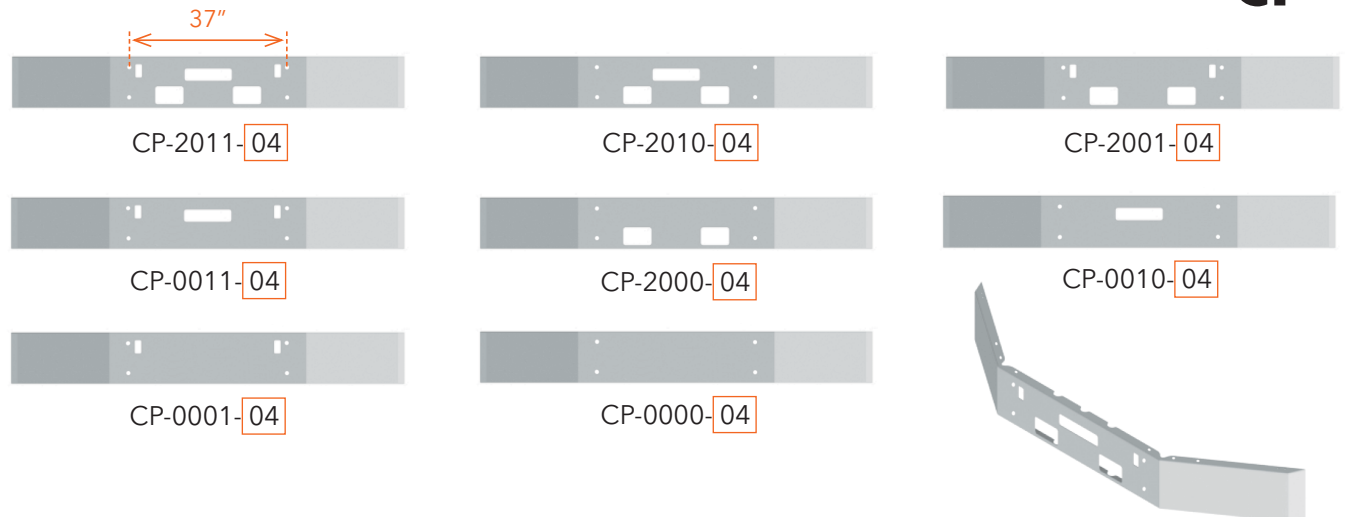

FLD 112SD SETBACK AXLE YEARS 1989-1996

CP