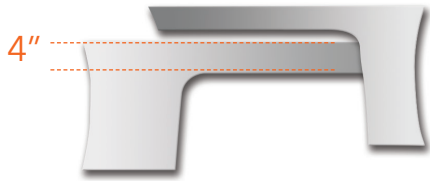

STAINLESS ACCESSORIES

PETERBILT MODEL 388 & 389

ONE-PIECE CAB/HOOD EXTENSION PANELS DEF SYSTEM

MOUNTING HARDWARE INCLUDED

VP116421

PB CAB & WIDE REPLACEMENT PANEL - ONE PIECE - 389
- 2010 & NEWER W/UREA SYSTEM - WIDE REPLACEMENT
DRIVERS SIDE - SMALL REPLACEMENT PASSENGERS SIDE -
2.1/4" CAB PANEL DRIVERS SIDE - 4" CAB PANEL PASSENGERS
SIDE - BLANK