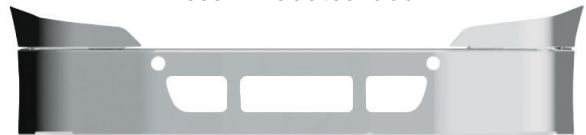

COH-0012-15X
Tow pins, vent
Accommodates radar