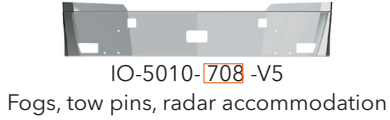

WESTERN STAR BUMPERS

AVAILABLE STYLES FOR PRODUCTS ON THIS PAGE:

Width	End Style Code
16"	708
18"	709
*20"	711

* No warranty for 20" wide bumpers

5700XE YEARS 2015 & NEWER

IO

ONLY FITS STANDARD WIDTH FRAMES WITH ~1400 SQ. INCH RADIATORS
MOUNTING BRACKETS AND TOP FLANGE STAINLESS EXTENSIONS INCLUDED
NOTE LETTERS 'IO' IN PART NUMBER