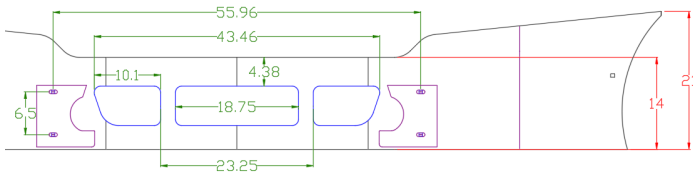

FREIGHTLINER BUMPERS

AVAILABLE STYLES FOR PRODUCTS ON THIS PAGE:

End Style Code

708S

ONE-PIECE BUMPER (ONE SIZE ONLY)

CASCADIA YEARS 2008-2017

REPLACES PLASTIC BUMPERS ONLY

STANDARD WIDTH RADIATOR TRUCKS ONLY

MOUNTING BRACKETS AND EXTENSIONS INCLUDED

SEE 'COH' SERIES FOR REPLACING P3 STAINLESS CLAD

SEE 'COJ' AND 'COK' SERIES FOR NEWER P4 BUMPERS

CY