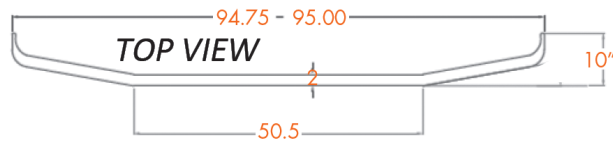

HI-2010-18

HI-2000-18

HI-0010-18

HI-0000-18