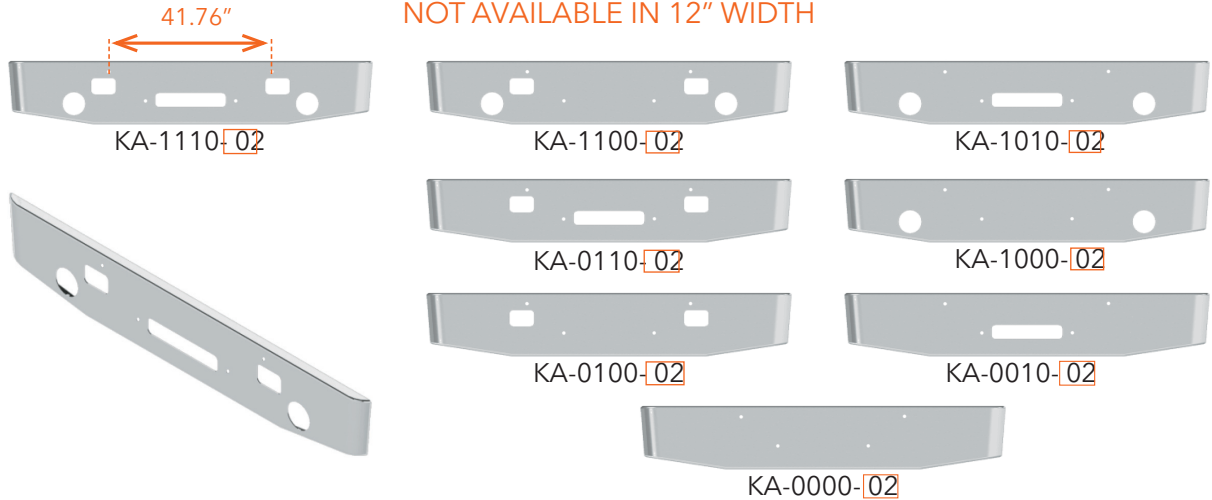

WHITE BUMPERS

AVAILABLE STYLES FOR PRODUCTS ON THIS PAGE:

KA			KA			KB		
	Width	End Style Code		Width	End Style Code		Bumper Length	End Style Code
TAPER ROLLED END	16"	02	SQUARE ROLLED END	16"	05	WRAP AROUND	12"	22
	18"	03		18"	06		94"	22-88"
	20"	31		20"	41		88"	
	22"	32		22"	42			

KA

ROAD BOSS 2, ROAD COMMANDER 2

YEARS 1972-1983

NOT AVAILABLE IN 12" WIDTH

KB

XPEDITOR YEARS 2003-2010

NOTE OUTSIDE SHAPE & BOLT PATTERN PRIOR TO ORDERING