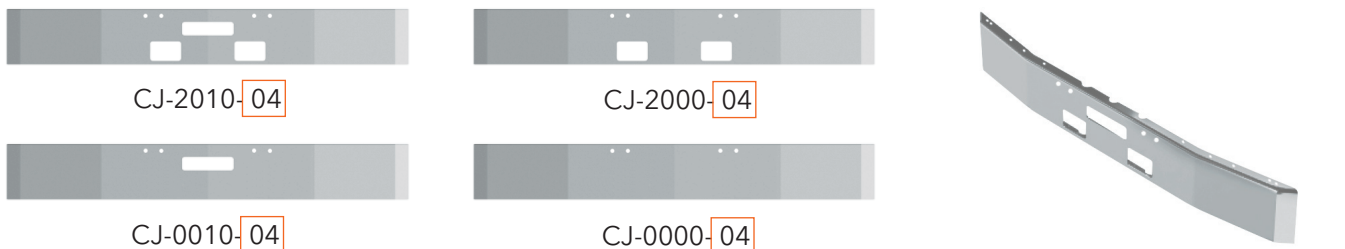

FLD120 WITH 6 INCH BREAKBACK, YEARS 1989-1996
86.75" LONG STANDARD. PLASTIC ENDS NOT INCLUDED (ALSO SEE 'CH' SERIES).

CJ