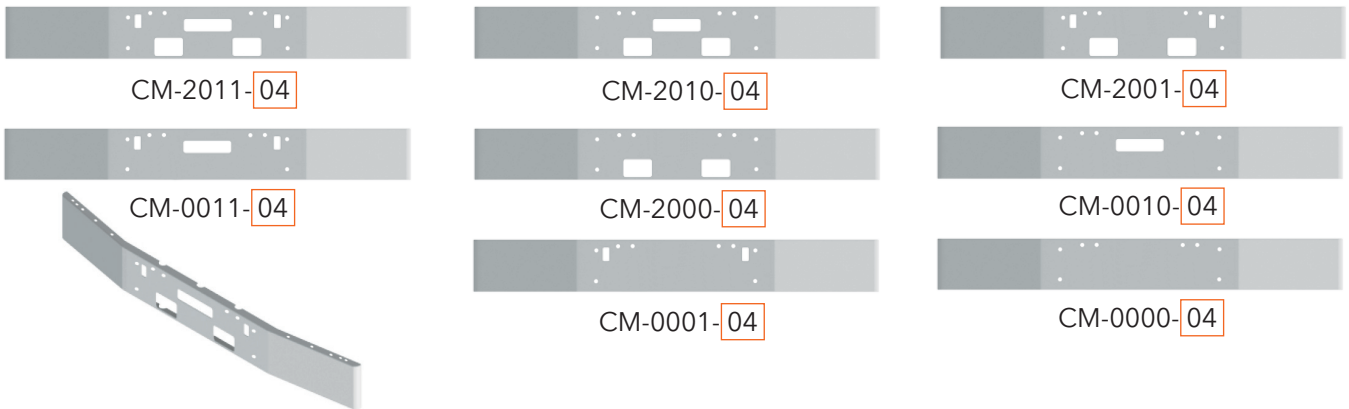

FREIGHTLINER BUMPERS

AVAILABLE STYLES FOR PRODUCTS ON THIS PAGE:

CM	Width	End Style Code	CI	Width	End Style Code
	12"	04		12"	15
	16"	95		16"	16
	18"	96		18"	17
	20"	97		*20"	34

* No warranty for 20" width

FOR 92 INCH LONG CM SERIES BUMPERS WITHOUT PLASTIC END CAPS, ADD "92" TO END OF PART NUMBER . EXAMPLE : CM-2011-04-"92"

CM

FLD 112 & FLD 120 WITH 6-INCH BREAKBACK, YEARS 1989-1996
86.75" LONG STANDARD. PLASTIC ENDS NOT INCLUDED.
COMBO BOLT PATTERN