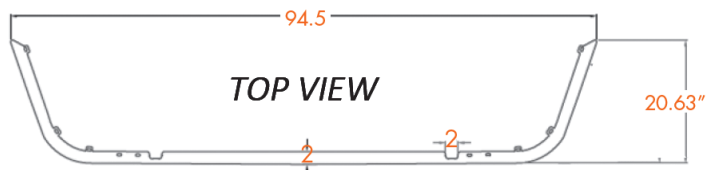

# VOLVO BUMPERS

AVAILABLE STYLES FOR PRODUCTS ON THIS PAGE:

Width	End Style Code
16"	02
18"	03
20"	31
22"	32