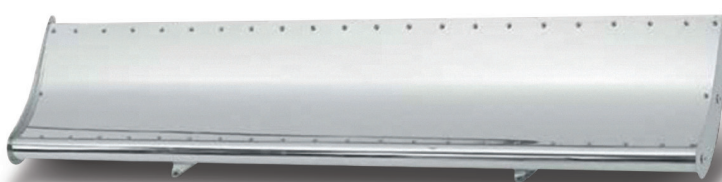

## HOOD WINGS

11131

HOOD WINGS - POWER STYLE -  
UNIVERSAL (EXCEPT KW) 42" X 9" X 6"