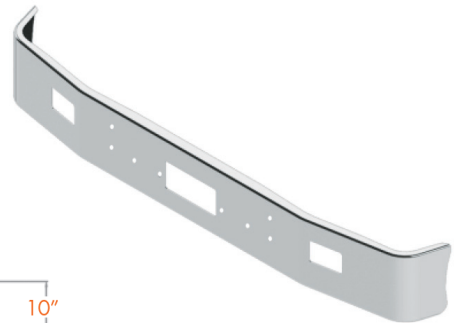

377 SET FORWARD AXLE YEARS 1987-1991

NOTE LETTERS 'HI' IN PART NUMBER

HI

HI-2010-18

HI-2000-18

HI-0010-18

HI-0000-18