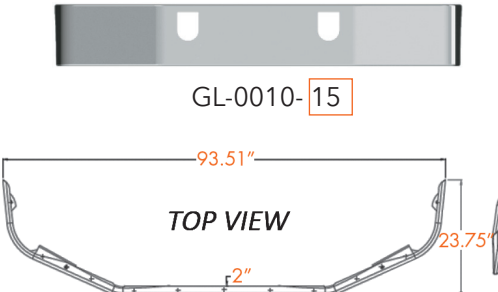

# MACK BUMPERS

AVAILABLE STYLES FOR PRODUCTS ON THIS PAGE:

SETBACK AXLE

Width	End Style Code
16"	16
18"	17
*20"	34

\* No warranty for 20" wide bumpers