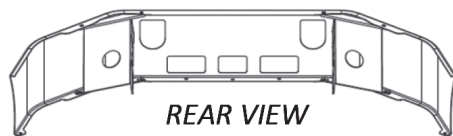

MACK BUMPERS

AVAILABLE STYLES FOR PRODUCTS ON THIS PAGE:

SETBACK AXLE

Width	End Style Code
16"	16
18"	17
*20"	34

* No warranty for 20" wide bumpers

CX SERIES, VISION SET BACK AXLE YEARS 2001-2004 MOUNTING BRACKETS INCLUDED

GU

CXP, CXN SERIES SET BACK AXLE YEARS 2005 & NEWER MOUNTING BRACKETS INCLUDED ONE SET UPPER LICENSE PLATE HOLES INCLUDED

GW