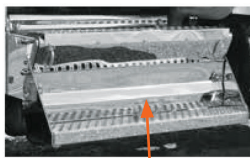

VK150030
2014- W900 L - BATTERY BOX
STEP COVER