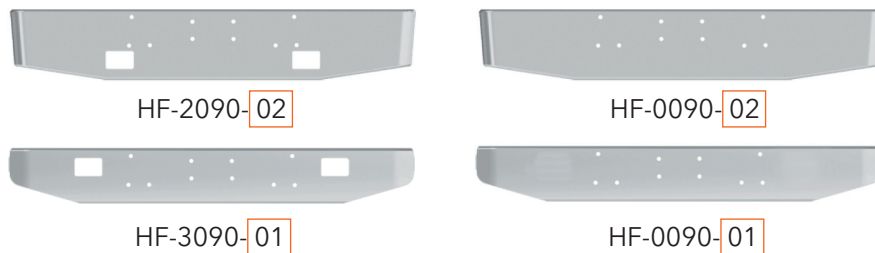

PETERBILT BUMPERS

EXAMPLE STYLES FOR PRODUCTS ON THIS PAGE:

Width	End Style Code	Width	End Style Code	Width	End Style Code
12"	01	12"	09	12"	04
16"	02	16"	10	16"	05
18"	03	18"	11	18"	06
20"	31	20"	51	20"	41
22"	32	22"	52	22"	42

HD

375 CONVENTIONAL YEARS 1987-1994

HC

379, 378, 357 YEARS 1987-2007

SEE PAGE 61 FOR SUPPORT BRACKETS

HF

LOGGER YEARS 1987-2007