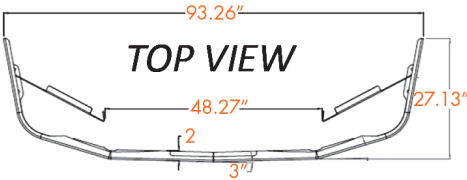

COA-0011-17