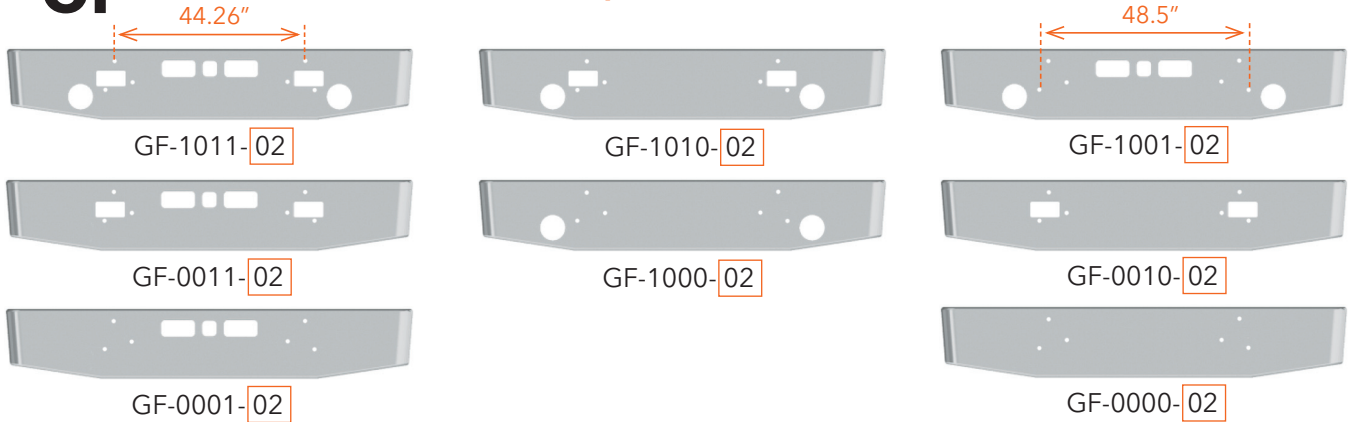

GF

F-700, INTERSTATE