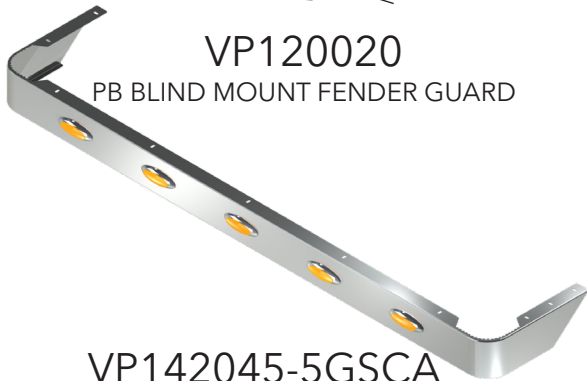

W/4 GRANITE SLIM CLEAR AMBERS W/7 GRANITE SLIM CLEAR REDS

**VP142045-5GSCA**

PB 63" SLEEPER PANEL

W/5 GRANITE SLIM CLEAR AMBERS

**VP112121**

PB FRONT AIRCLEANER LITE BAR  
(NO CUTOUTS)

**VP112120-7GSCA**

PB REAR AIRCLEANER LITE BAR  
W/7 GRANITE SLIM CLEAR AMBERS