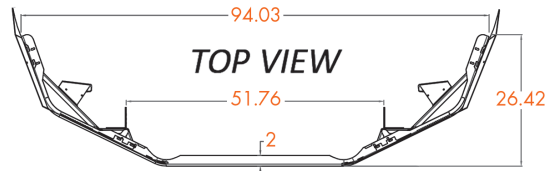

# FREIGHTLINER BUMPERS

AVAILABLE STYLES FOR PRODUCTS ON THIS PAGE:

Width	End Style Code
12"	15
16"	16
18"	17
*20"	34

\*No warranty for 20" wide bumpers