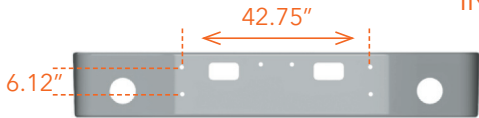

C4500, C5500 YEARS 2004-2006

NOTE LETTERS 'DI' IN PART NUMBER
INCLUDES UPPER LICENSE PLATE HOLES.

DI

DI-1001-15