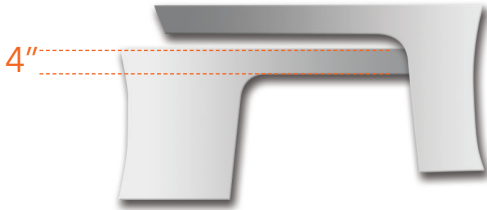

VP116411

STAINLESS ACCESSORIES

PETERBILT MODEL 388 & 389

ONE-PIECE CAB/HOOD EXTENSION PANELS, NO DEF SYSTEM

MOUNTING HARDWARE INCLUDED

VP116400

PB CAB & WIDE REPLACEMENT
PANEL - ONE PIECE - 389
2009-2011 - NON UREA - WIDE
REPLACEMENT DRIVERS
SIDE - SMALL REPLACEMENT
PASSENGERS SIDE - 4" CAB
PANELS - BLANK