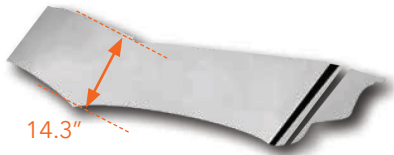

### BOLTLESS WICKED VISORS

MOUNTING HARDWARE INCLUDED

14.3"