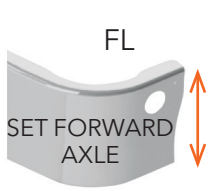

# KENWORTH BUMPERS

AVAILABLE STYLES FOR PRODUCTS ON THIS PAGE:

Width	End Style Code
13"	18
16"	19
18"	20
*20"	35

Width	End Style Code
16"	16

Width	End Style Code
15"	708
18"	709
*20"	711

\* No warranty for 20" wide bumpers