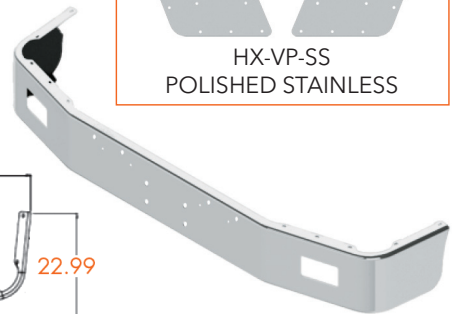

# PETERBILT BUMPERS

AVAILABLE STYLES FOR PRODUCTS ON THIS PAGE:

HP, HOF		HT	
Width	End Style Code	Width	End Style Code
13"	18	14"	15
16"	19	16"	16
18"	20	18"	17
20"	35	*20"	34

\* No warranty for 20" wide bumpers