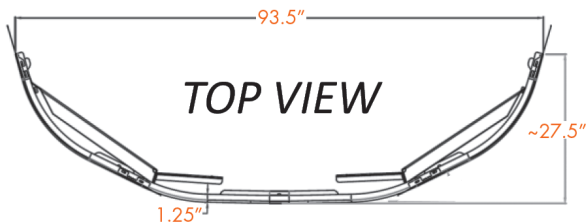

INTERNATIONAL BUMPERS

AVAILABLE STYLES FOR PRODUCTS ON THIS PAGE:

Width	End Style Code
16"	16X
18"	17X
*20"	34X

* No warranty for 20" wide bumpers

EU

PROSTAR YEARS 2008-2017
FIXED MOUNT / NON-TILT
MOUNTING BRACKETS AND EXTENSIONS INCLUDED

TOP VIEW