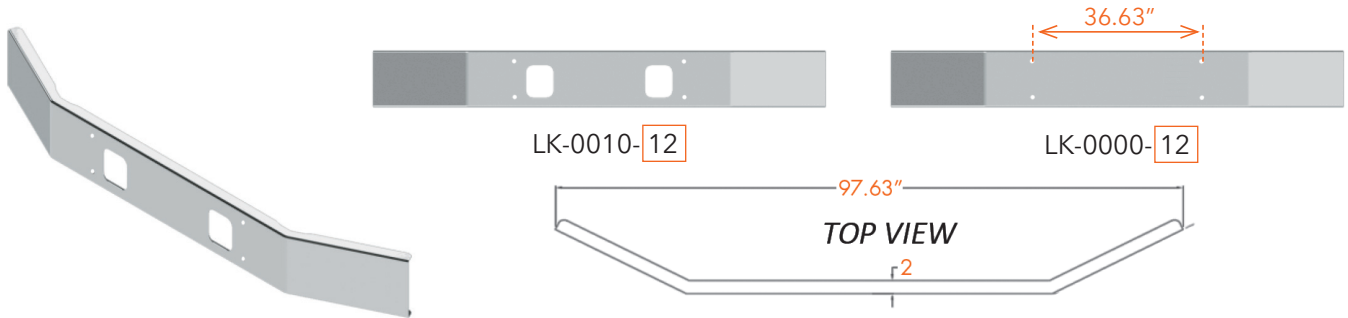

VOLVO BUMPERS

AVAILABLE STYLES FOR PRODUCTS ON THIS PAGE:

Width	End Style Code
12"	12
14"	25
16"	13
18"	14
20"	61

Width	End Style Code
13"	15
16"	16
18"	17
*20"	34

'LI' ONLY AVAILABLE IN - 17 & 34

* No warranty for 20" wide bumpers

LK

WG DAYCAB SET FORWARD AXLE YEARS 1991-2001

SEE 'LC' SERIES FOR NON-DAYCAB