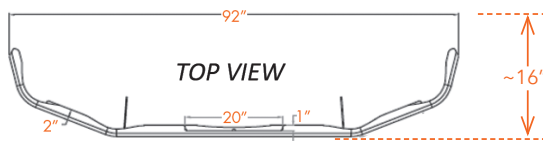

HOE-0010-18

536 & 537 SET FORWARD AXLE YEARS 2021-NEWER
MOUNTS TO FACTORY BRACKETS FOR STEEL REPLACEMENT
(SEPARATE BRACKETS REQUIRED TO REPLACE FACTORY URETHANE)

HOG