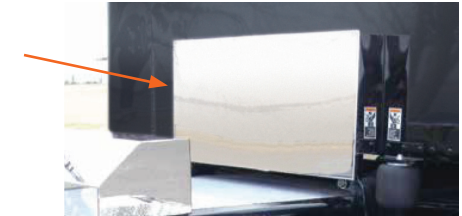

### SLEEPER SHOCK COVERS

**VP140034**  
PB SLEEPER SHOCK COVERS  
- 379, 389 - 2 PCS (L+R)  
ANGLED  
TAPE MOUNT

**VP140022**  
PB 379, 389 SLEEPER SHOCK  
COVERS - 2 PAIR  
TAPE MOUNT

**VP140032**  
PB SLEEPER SHOCK COVERS  
- 379,389 - 1 LG FULL COVER  
TAPE MOUNT