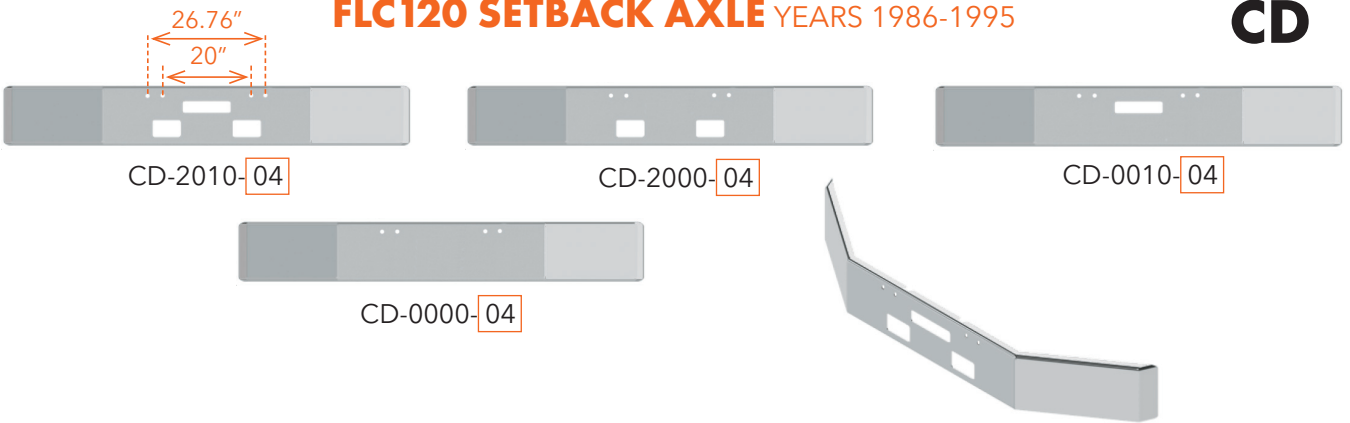

FLC120 SETBACK AXLE YEARS 1986-1995

CD