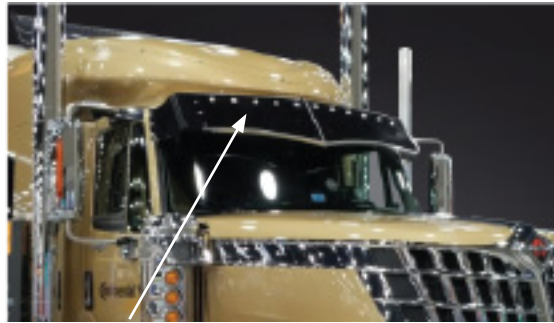

## INTERNATIONAL

VI130003

INTL - 12" DROP VISOR 2PC  
FITS PROSTAR & LONESTAR

VI135003

INTL - 12" TAPERED TO 16" IN CENTER  
WICKED DROP VISOR - 2PC  
FITS PROSTAR & LONESTAR

VI135003-10BYCA

ADD LIGHTS TO YOUR VISOR OR PANEL - SEE PAGES 106-107