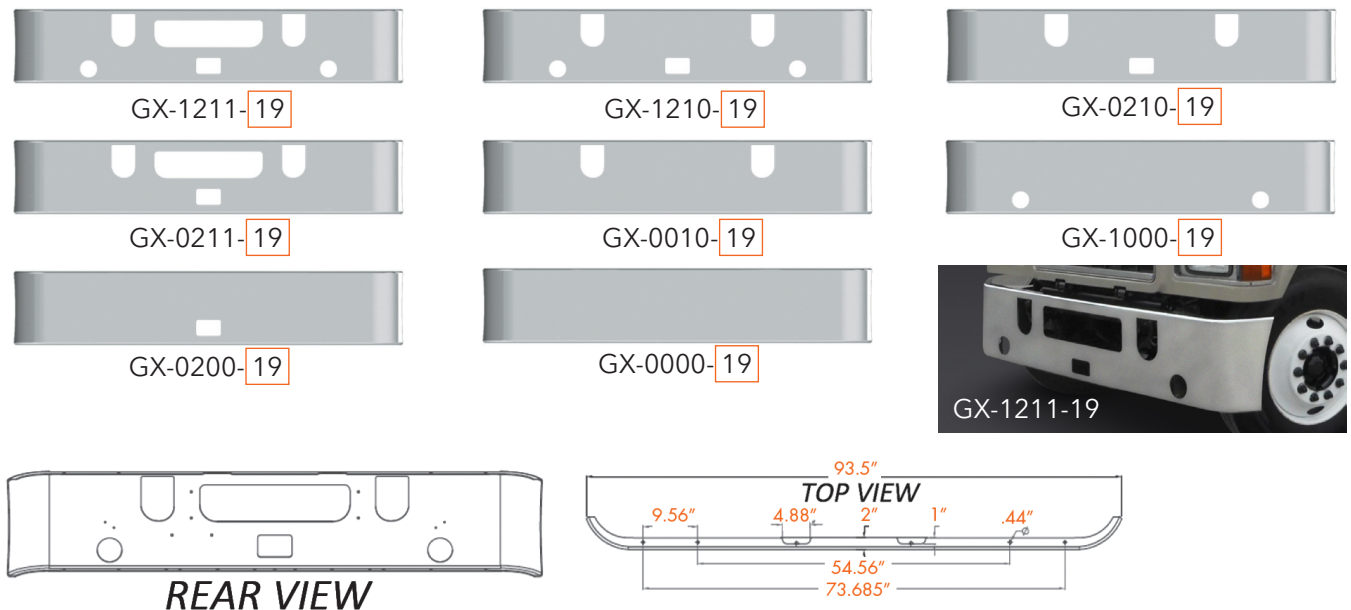

# MACK BUMPERS

AVAILABLE STYLES FOR PRODUCTS ON THIS PAGE:

Width	End Style Code
14"	15
16"	16
18"	17
*20"	34

\* No warranty for 20" wide bumpers