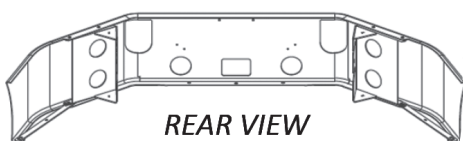

# MACK BUMPERS

AVAILABLE STYLES FOR PRODUCTS ON THIS PAGE:

Width	End Style Code
16"	16
18"	17
*20"	34

\* No warranty for 20" wide bumpers