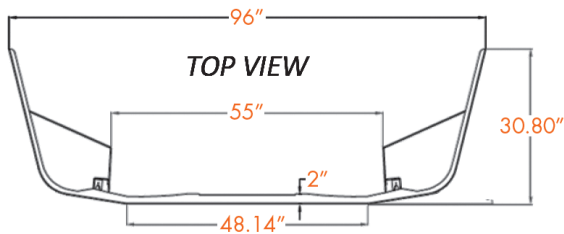

VOLVO BUMPERS

AVAILABLE STYLES FOR PRODUCTS ON THIS PAGE:

Width	End Style Code
14"	15
16"	16
18"	17
*20"	34

* No warranty for 20" wide bumpers

VNL SET BACK AXLE YEARS 2004-2017 MOUNTING BRACKETS INCLUDED

LH