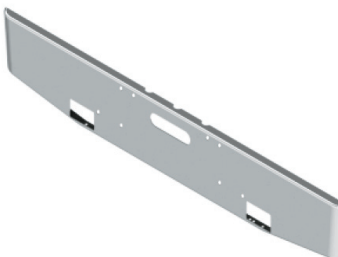

FREIGHTLINER BUMPERS

EXAMPLE STYLES FOR PRODUCTS ON THIS PAGE:

Width	End Style Code	Width	End Style Code	Width	End Style Code
12"	01	12"	09	12"	04
16"	02	16"	10	16"	05
18"	03	18"	11	18"	06
20"	31	20"	51	20"	41
22"	32	22"	52	22"	42

CABOVER AND CONVENTIONAL

YEARS 1980-1984

CA

CABOVER AND CONVENTIONAL AND CLASSIC

YEARS 1984-1999

CB

FL-TOW PIN COVER -CLASSIC
FITS 'CA' & 'CB' SERIES BUMPERS