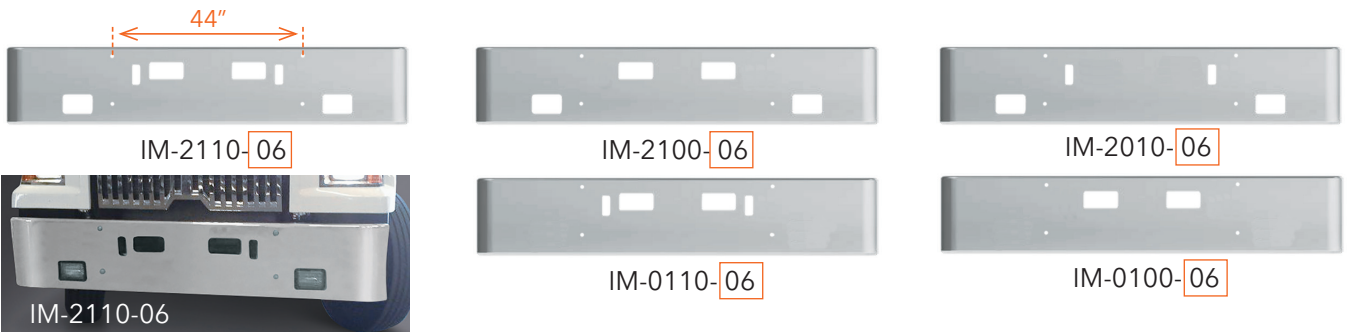

IM 4700SF YEARS 2008 & NEWER NOT AVAILABLE IN 12" WIDTH. NOTE LETTERS 'IM' IN PART NUMBER.