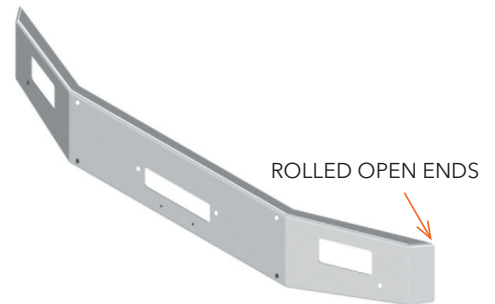

IJ-2010-44