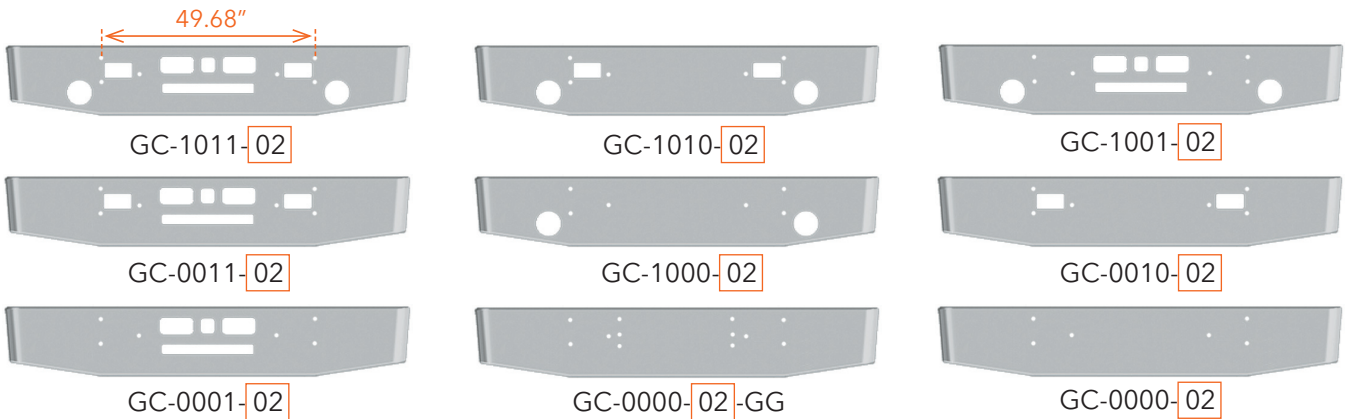

MACK BUMPERS

EXAMPLE STYLES FOR PRODUCTS ON THIS PAGE:

Width	End Style Code	Width	End Style Code	Width	End Style Code
12"	01	12"	09	12"	04
16"	02	16"	10	16"	05
18"	03	18"	11	18"	06
20"	31	20"	51	20"	41
22"	32	22"	52	22"	42

R-600, R-700

ADD- GG TO END OF ANY 'GC' PART NUMBER FOR GRILLE GUARD HOLES

GC