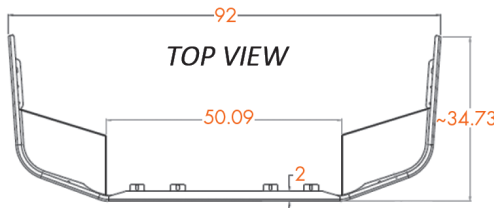

LB-0010-16

TOP VIEW