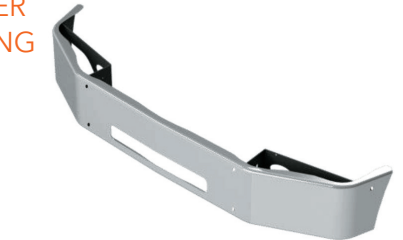

PETERBILT BUMPERS

AVAILABLE STYLES FOR PRODUCTS ON THIS PAGE:

337 SET FORWARD AXLE YEARS 2015 & NEWER
MOUNTING BRACKETS INCLUDED
NOTE LETTERS 'HOC' IN PART NUMBER
CHECK 'HT' SERIES PRIOR TO ORDERING

HOC

HOC-0010-18

348 SET FORWARD AXLE YEARS 2010 & NEWER
NOTE LETTERS 'HOE' IN PART NUMBER

HOE