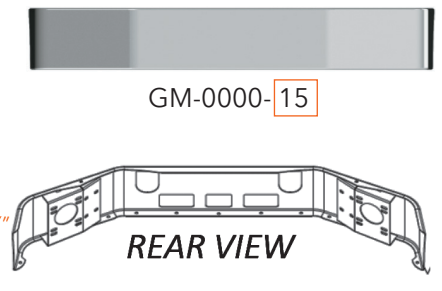

MACK BUMPERS

AVAILABLE STYLES FOR PRODUCTS ON THIS PAGE:

Width	End Style Code
14"	15
16"	16
18"	17
*20"	34

* No warranty for 20" wide bumpers

GM

CH SERIES SET BACK AXLE YEARS 1988-1993 BRACKETS INCLUDED & BOLTED IN