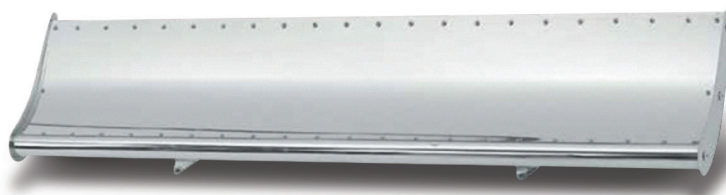

## HOOD WINGS

11131

HOOD WINGS - POWER STYLE -  
UNIVERSAL (EXCEPT KW) 42" X 9" X 6"