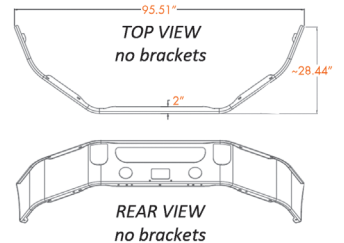

# MACK BUMPERS

EXAMPLE STYLES FOR PRODUCTS ON THIS PAGE:

**MD6 & MD7** YEARS 2021 & NEWER  
MOUNTS TO FACTORY BRACKETS

**GOA**

GOA-0000-12  
No Cutouts

GOA-0010-12  
Center Tow

**ANTHEM** SET BACK AXLE YEARS 2018 & NEWER  
BRACKETS INCLUDED - REPLACES URETHANE BUMPERS ONLY