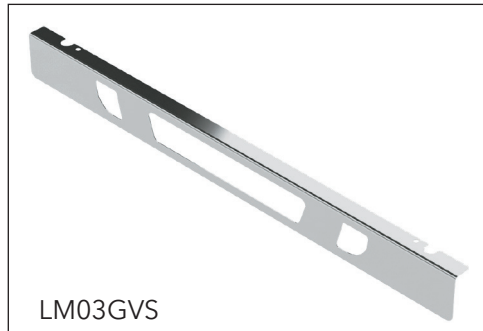

OPTIONAL STAINLESS GRILLE FILLER: