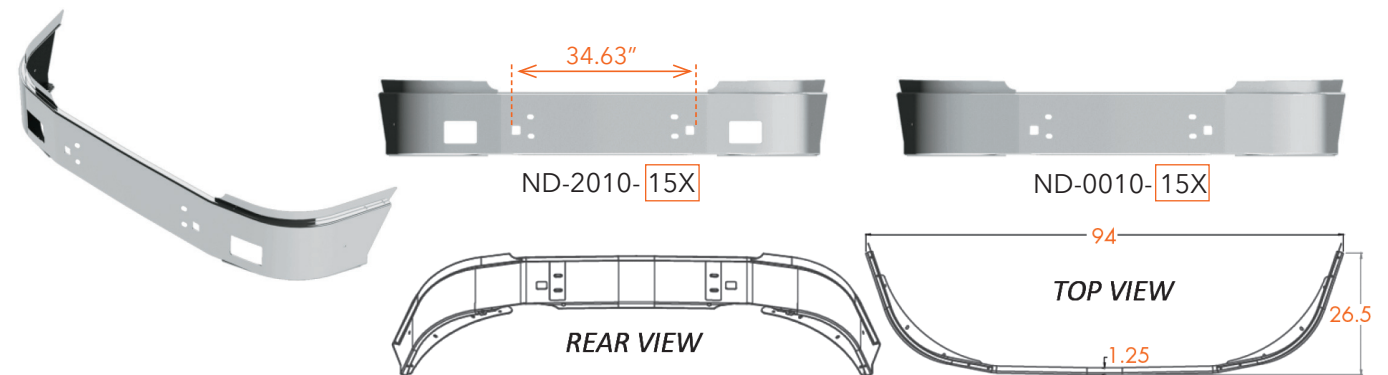

ND

STERLING AT9500 YEARS 1996-2009

MOUNTING BRACKETS INCLUDED

Add "P" to the end of our part number for a black powder coated bumper