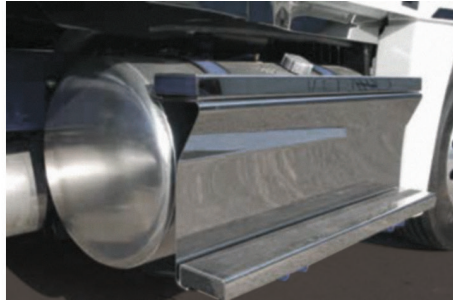

VF150007
FL - CASCADIA BATTERY BOX/
FUEL TANK COVER - 2011 DAY
CAB 34"