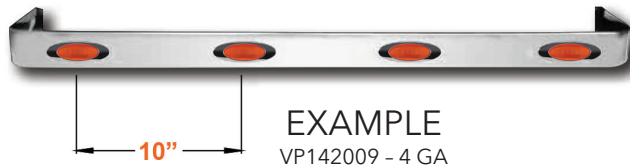

STAINLESS ACCESSORIES

PETERBILT MODEL 386

SLEEPER PANELS 2.5"

MOUNTING HARDWARE INCLUDED
MATCH TO SLEEPER EXTENSION PANELS ON NEXT PAGE

VP142008

PB SLEEPER PANELS - 1987 &
NEWER - 386 - 36"/44" -
BLANK - PR

VP142009

PB SLEEPER PANELS - 1987 &
NEWER - 386 - 48"/58" -
BLANK - PR

VP142010

PB SLEEPER PANELS - 1987 &
NEWER - 386 - 63"/72" -
BLANK - PR

VP142011

PB SLEEPER PANELS - 1987 &
NEWER - 386 - 70"/78" -
BLANK - PR

ADD LIGHTS TO YOUR PANEL - SEE PAGES 106-107

ADD LIGHT OPTIONS

EXAMPLE
VP142009 - 4 GA

386 PANELS ARE ONLY 2.5" WIDE AND CAN ONLY USE GRANITE, PETERBILT AND UNIVERSAL CUT OUTS.

Peterbilt Truck Models	Original Sleeper Length Designation	New Sleeper Length Designation
365, 367, 379, 384, 386, 388, 389	36"	44"
	48"	58"
	63"	72"
	70"	78"