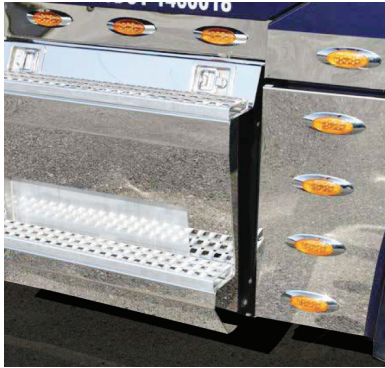

STAINLESS ACCESSORIES

VOLVO VT SERIES

HOOD EXTENSION PANELS

MOUNTING HARDWARE INCLUDED

VV110300
HOOD EXTENSION PANEL
- BLANK