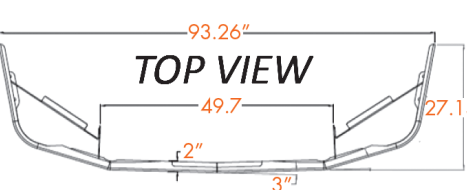

FREIGHTLINER BUMPERS

AVAILABLE STYLES FOR PRODUCTS ON THIS PAGE:

Width	End Style Code
18"	17
*20"	34

* No warranty for 20" width

COA

COLUMBIA SETBACK AXLE, YEARS 2008 & NEWER
REPLACES STEEL CENTER/PLASTIC ENDS BUMPERS ONLY
MOUNTING BRACKETS INCLUDED

NOTE LETTERS 'COA' IN PART NUMBER. FOR 2008 & NEWER GLIDERS SEE CW SERIES.

COB

COLUMBIA SETBACK AXLE, YEARS 2008 & NEWER

CENTURY SETBACK AXLE, YEARS 2008 & NEWER
REPLACES STAINLESS CLAD BUMPERS ONLY

MOUNTING BRACKETS INCLUDED. NOTE LETTERS 'COB' IN PART NUMBER.