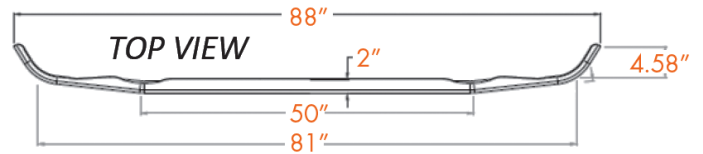

Add "P" to end of any bumper part number for black powder coated steel