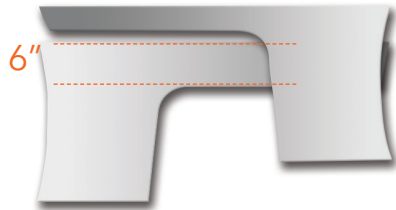

VP116420-6

PB CAB & WIDE REPLACEMENT PANEL
BOTH SIDES - ONE PIECE - 389 2008 -
NON UREA - 6" CAB PANELS - BLANK