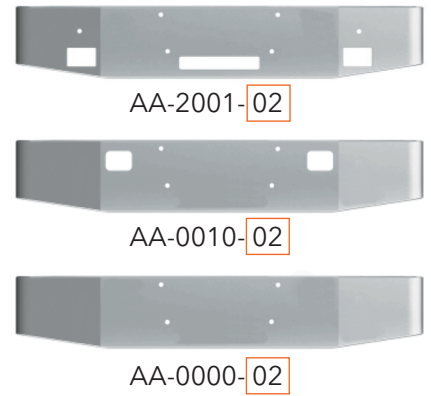

AUTOCAR BUMPERS

AVAILABLE STYLES FOR PRODUCTS ON THIS PAGE:

AA, AB	Width	End Style Code	AA, AB	Width	End Style Code	KB	Width	Bumper Length	End Style Code
TAPER ROLLED END	16"	02	SQUARE ROLLED END	16"	05	WRAP AROUND	12"	94"	22
	18"	03		18"	06		12"	88"	22-88"
	20"	31		20"	41				
	22"	32		22"	42				

AA

AUTOCAR
WITH 2" BREAKBACK
NOT AVAILABLE IN 12" WIDTH