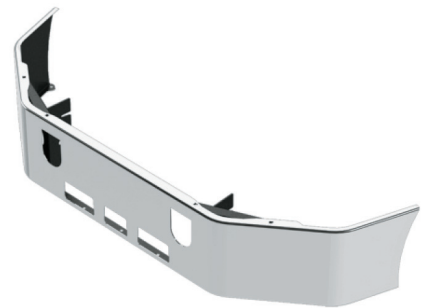

MACK BUMPERS

AVAILABLE STYLES FOR PRODUCTS ON THIS PAGE:

SETBACK AXLE

Width	End Style Code
16"	16
18"	17
*20"	34

* No warranty for 20" wide bumpers

CX SERIES, VISION SET BACK AXLE YEARS 2001-2004 MOUNTING BRACKETS INCLUDED

GU