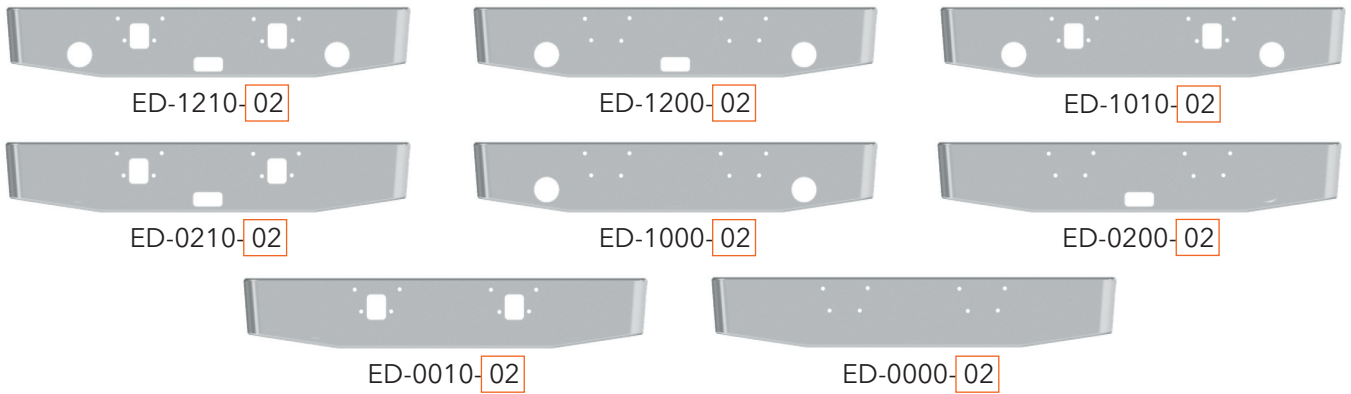

INTERNATIONAL BUMPERS

EXAMPLE STYLES FOR PRODUCTS ON THIS PAGE:

Width	End Style Code	Width	End Style Code	Width	End Style Code
12"	01	12"	09	12"	04
16"	02	16"	10	16"	05
18"	03	18"	11	18"	06
20"	31	20"	51	20"	41
22"	32	22"	52	22"	42

4200, 4300 YEARS YEARS 1977-1990 CONVENTIONAL

ED