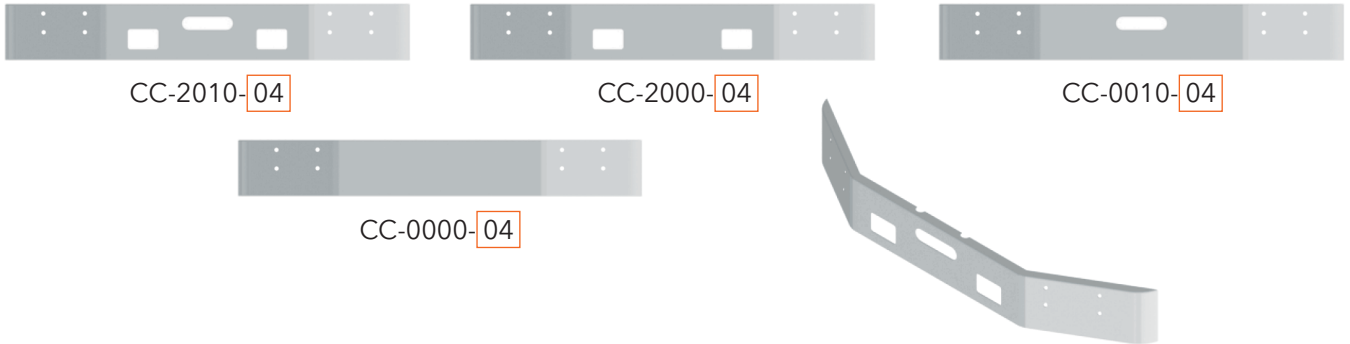

FREIGHTLINER BUMPERS

AVAILABLE STYLES FOR PRODUCTS ON THIS PAGE:

Width	End Style Code
12"	04
16"	95
18"	96
20"	97

* No warranty for 20" width

FLC112 SETBACK AXLE YEARS 1986-1995

CC