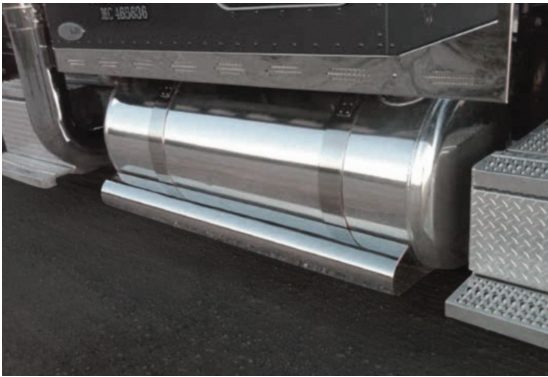

STAINLESS ACCESSORIES

PETERBILT MODEL 379

VC VALLEY
CHROME
PLATING