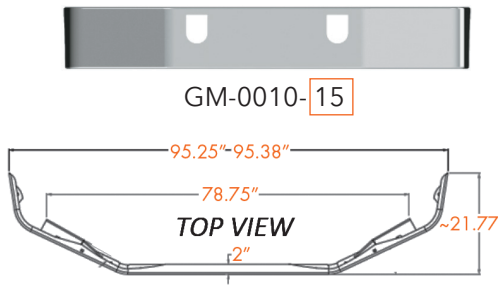

MACK BUMPERS

AVAILABLE STYLES FOR PRODUCTS ON THIS PAGE:

Width	End Style Code
14"	15
16"	16
18"	17
*20"	34

* No warranty for 20" wide bumpers

GM

CH SERIES SET BACK AXLE YEARS 1988-1993 BRACKETS INCLUDED & BOLTED IN