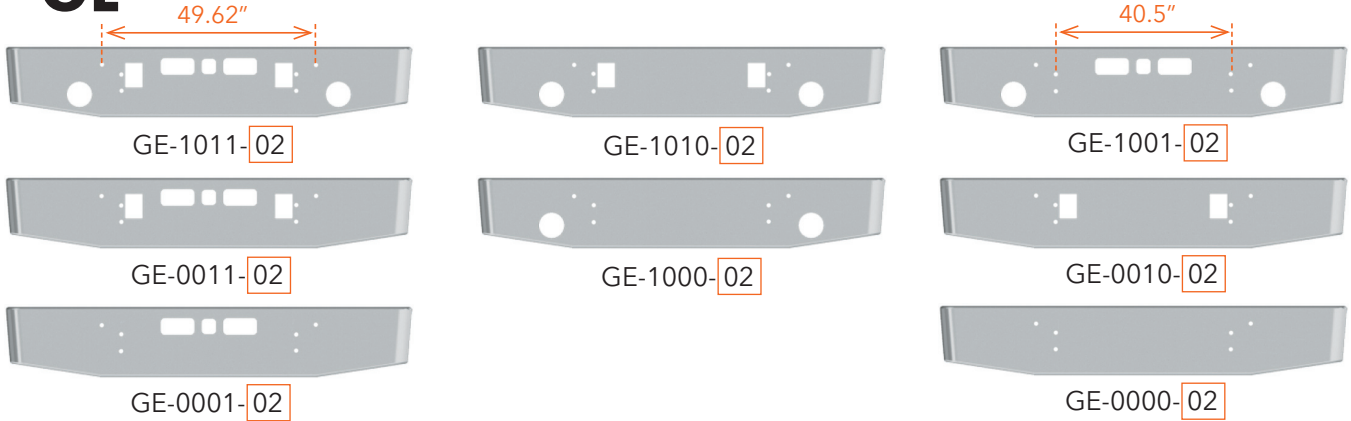

MACK BUMPERS

EXAMPLE STYLES FOR PRODUCTS ON THIS PAGE:

Width	End Style Code	Width	End Style Code	Width	End Style Code
12"	01	12"	09	12"	04
16"	02	16"	10	16"	05
18"	03	18"	11	18"	06
20"	31	20"	51	20"	41
22"	32	22"	52	22"	42

GE

VALUELINER, WESTCOAST