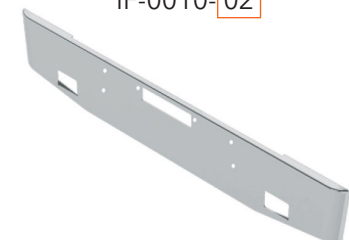

# WESTERN STAR BUMPERS

EXAMPLE STYLES FOR PRODUCTS ON THIS PAGE:

	Width	End Style Code		Width	End Style Code		Width	End Style Code
 <p>TAPER ROLLED END</p>	12"	01	 <p>BOXED END</p>	12"	09	 <p>SQUARE ROLLED END</p>	12"	04
	16"	02		16"	10		16"	05
	18"	03		18"	11		18"	06
	20"	31		20"	51		20"	41
	22"	32		22"	52		22"	42