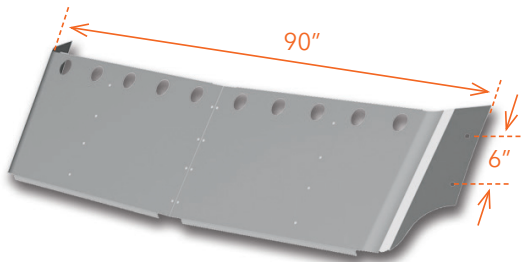

SUN VISORS

BRACKETS AND MOUNTING HARDWARE INCLUDED
AVAILABLE IN 304 STAINLESS STEEL - CALL FOR PRICING

VF130003
FL-18" - DROP VISOR - RAISED ROOF
CENTURY - 2003 & OLDER - 10 - 2" ROUND -
HOLES - NO LIGHTS INCLUDED ALSO FITS 2009 &
OLDER CORONADO