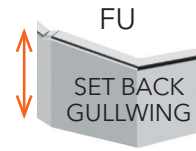

# KENWORTH BUMPERS

AVAILABLE STYLES FOR PRODUCTS ON THIS PAGE:

Width	End Style Code
13"	18
16"	19
18"	20
*20"	35

Width	End Style Code
16"	16

Width	End Style Code
15"	708
18"	709
*20"	711

\* No warranty for 20" wide bumpers