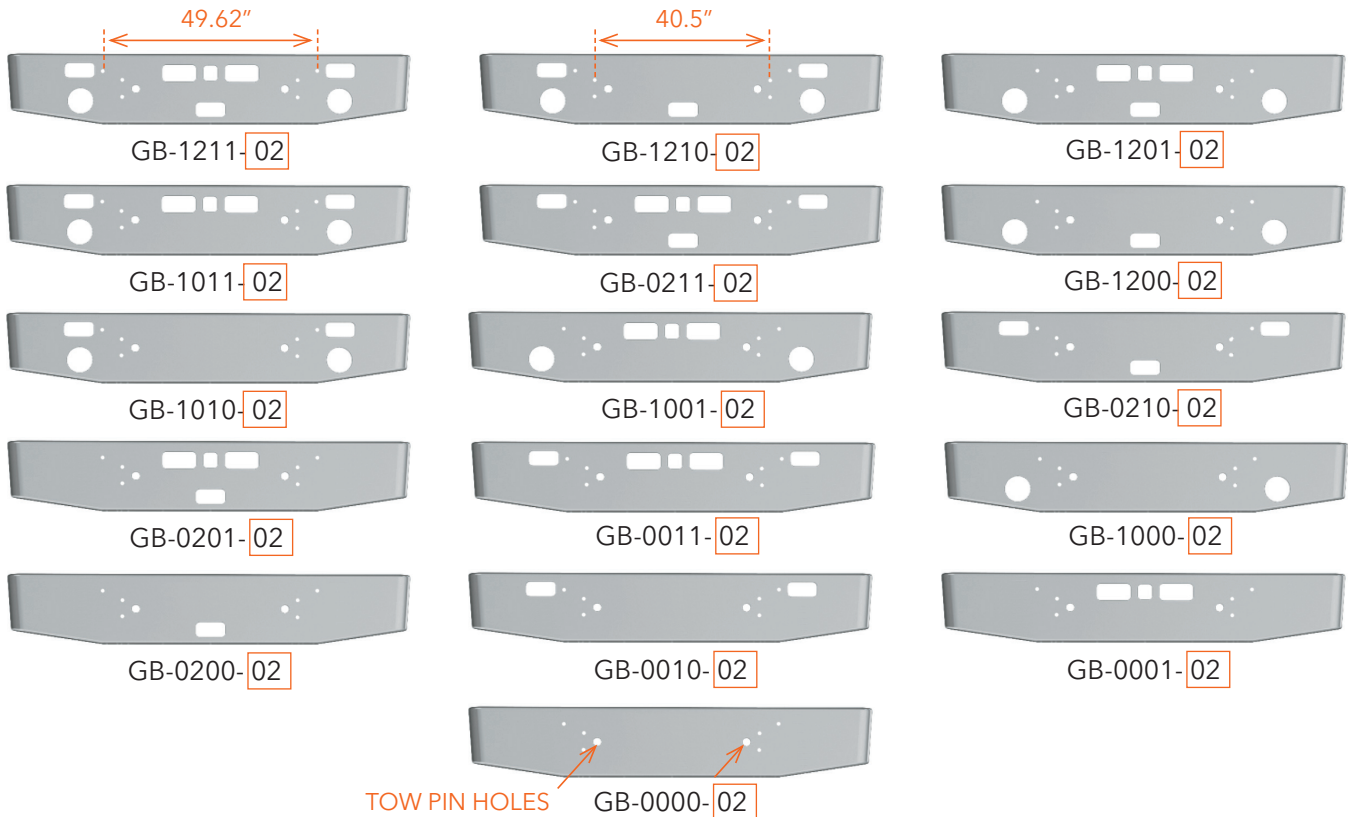

GB

SUPERLINER, CRUISELINER

NOT AVAILABLE IN 12" WIDTH
SUPERLINER NOT AVAILABLE IN GULLWING STYLE-07