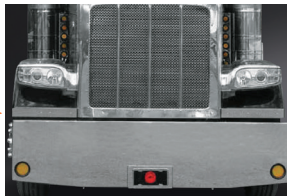

STAINLESS ACCESSORIES

PETERBILT MODEL 388 & 389 BLINKER BARS

RUBBER TRIM AND MOUNTING HARDWARE INCLUDED

VP120502

PB 389 FRONT BLINKER BARS
- W/LEDS - PAIR

NOTE: ALREADY HAS SLOTTED
LIGHT HOLES AND LIGHTS, NO
NEED TO BUILD AS CUSTOM

VP100502

PB 389 REAR BLINKER BARS -
- W/LEDS - PAIR

NOTE: ALREADY HAS SLOTTED
LIGHT HOLES AND LIGHTS, NO
NEED TO BUILD AS CUSTOM

VP120506M

PB 389 FRONT BLINKER BARS
- W/LEDS - PAIR

NOTE: ALREADY HAS SLOTTED
LIGHT HOLES AND LIGHTS, NO
NEED TO BUILD AS CUSTOM

FENDER SUPPORT COVERS

RUBBER TRIM AND MOUNTING HARDWARE INCLUDED

VP120503

PB 389 FENDER SUPPORT
COVER - FRONT
TOO NARROW FOR LIGHT OPTIONS

VP100503

PB 389 FENDER SUPPORT
COVER - REAR
TOO NARROW FOR LIGHT OPTIONS

VP120502