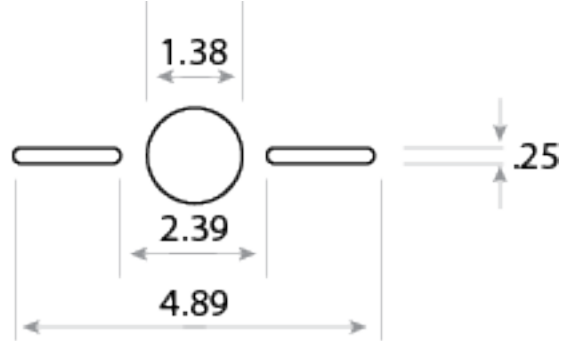

#### CUTOUT CODES:

**UNIVERSAL/COMBO**  
Fits a variety of lights on the market.  
See cutout dimensions shown to the right.

SN

OVAL SLOTTED

Mount your 6" oval light with double-sided tape behind the cutout