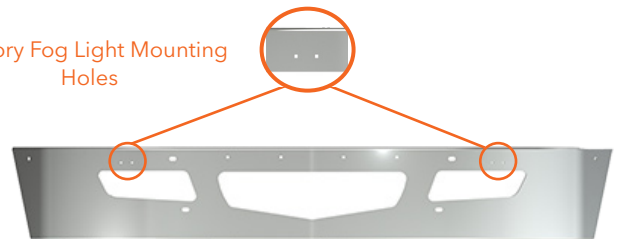

EZ-5011-15

Fog, Tow, Vent