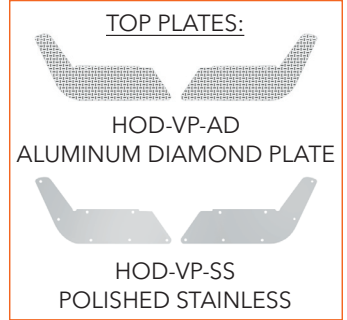

PETERBILT BUMPERS

AVAILABLE STYLES FOR PRODUCTS ON THIS PAGE:

Width	End Style Code
12"	15
16"	16
18"	17
*20"	34

* No warranty for 20" wide bumpers

357, 378 SET BACK AXLE YEARS 2005-2007

NOTE LETTERS 'HOD' IN PART NUMBER
CHECK 'HG' SERIES PRIOR TO ORDERING

HOD

HOD-2090-15

HOD-2010-15

HOD-0090-15

HOD-0010-15

HOD-0000-15

HOD-2000-15