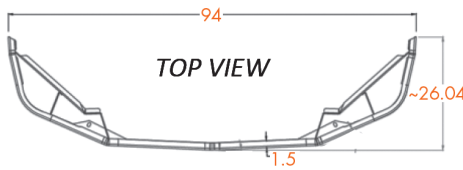

PETERBILT BUMPERS

AVAILABLE STYLES FOR PRODUCTS ON THIS PAGE:

HZ, HZA

Width	End Style Code
16.5"	16Y
18"	17Y

HOA

SETBACK AXLE

Width	End Style Code
16"	16
18"	17
*20"	34

* No warranty for 20" wide bumpers

HZ

579 SET BACK AXLE YEARS 2012-2020
MOUNTING BRACKETS INCLUDED

HOA

587 SET BACK AXLE YEARS 2012 & NEWER
NOTE LETTERS 'HOA' IN PART NUMBER. MOUNTING BRACKETS INCLUDED.