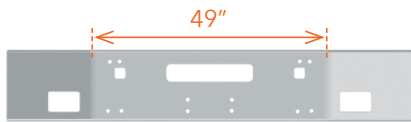

FK

T450B YEARS 1994-1997

SIMILAR BOLT PATTERN AS 'FG' SERIES BUT SHORTER BUMPER LENGTH

FK-2191-25