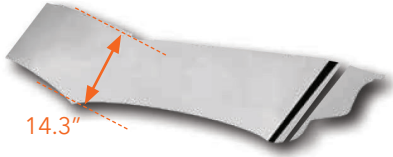

### BOLTLESS WICKED VISORS

MOUNTING HARDWARE INCLUDED

VK135001  
KW - 13" - WICKED - DROP  
- W900 AEROCAB CURVED  
1995-2006 - 2 PIECE

VK135002  
KW - 13" - WICKED - DROP  
- W900 - CABS W/ SPLIT  
FLAT WINDSHIELDS 1984  
TO 1998 - 2 PIECE