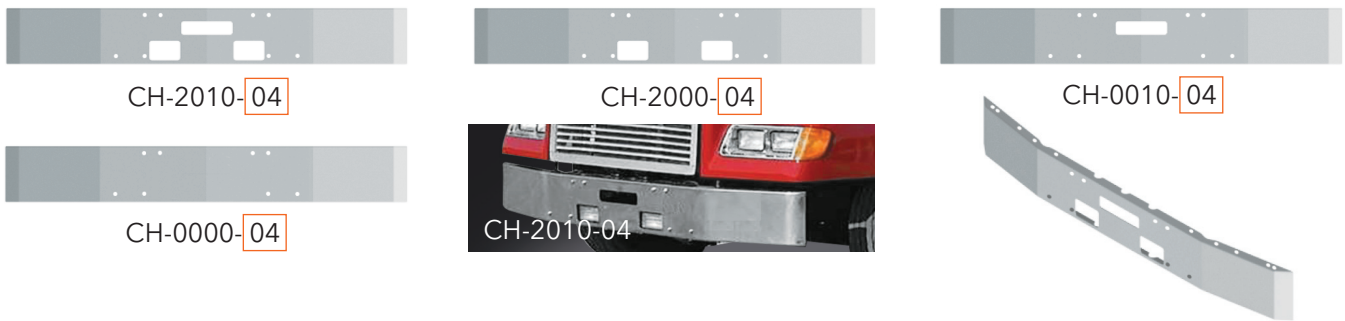

FLD120 WITH 6 INCH BREAKBACK, YEARS 1989-1996
86.75" LONG STANDARD. PLASTIC ENDS NOT INCLUDED (ALSO SEE 'CJ' SERIES).

CH