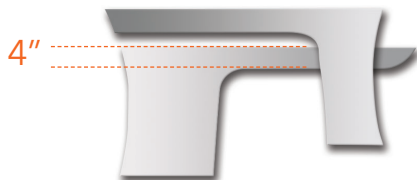

VP114411

ONE-PIECE CAB/HOOD EXTENSION PANELS, NO DEF SYSTEM

FORMED PANELS • HARDWARE INCLUDED

VP114400

PB CAB & WIDE REPLACEMENT
PANEL - FORMED ONE PIECE
- 389 2009-2011 - NON UREA -
WIDE REPLACEMENT DRIVERS
SIDE - SMALL REPLACEMENT
PASSENGERS SIDE - 4" CAB
PANELS - BLANK