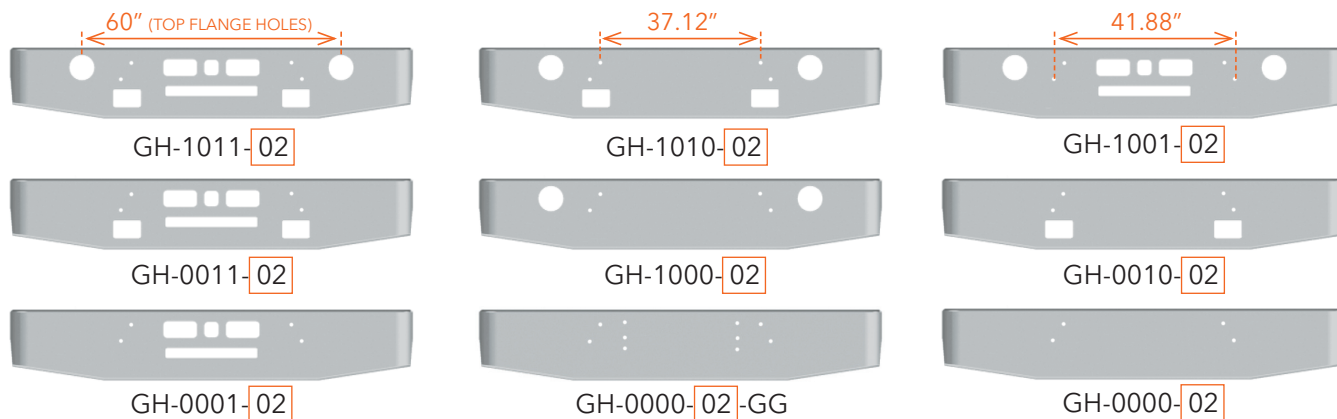

WESTERN CONTRACTOR, RD688, RD690 YEARS 1989-2001

ADD-GG TO END OF ANY 'GH' PART NUMBER FOR GRILLE GUARD HOLES

GH