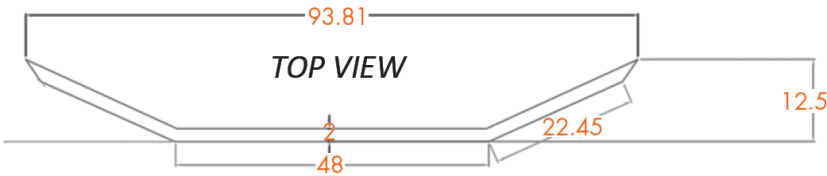

II-0010-44