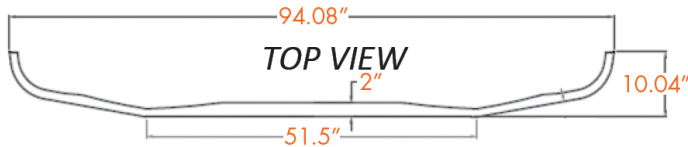

ACTERRA SET FORWARD AXLE YEARS 2000-2006
MOUNTS TO OEM BRACKETS

NB