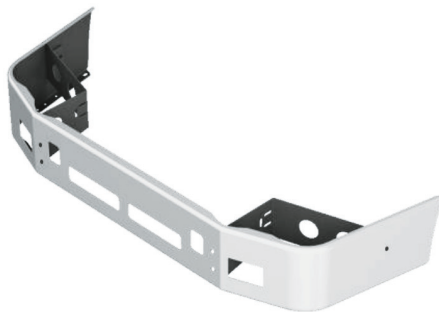

LE

VNL SET BACK AXLE YEARS 1996-2003

REPLACES STAINLESS CLAD BUMPERS ONLY

MOUNTING BRACKETS INCLUDED

SEE 'LB' SERIES FOR REPLACING PLASTIC/FIBERGLASS BUMPERS