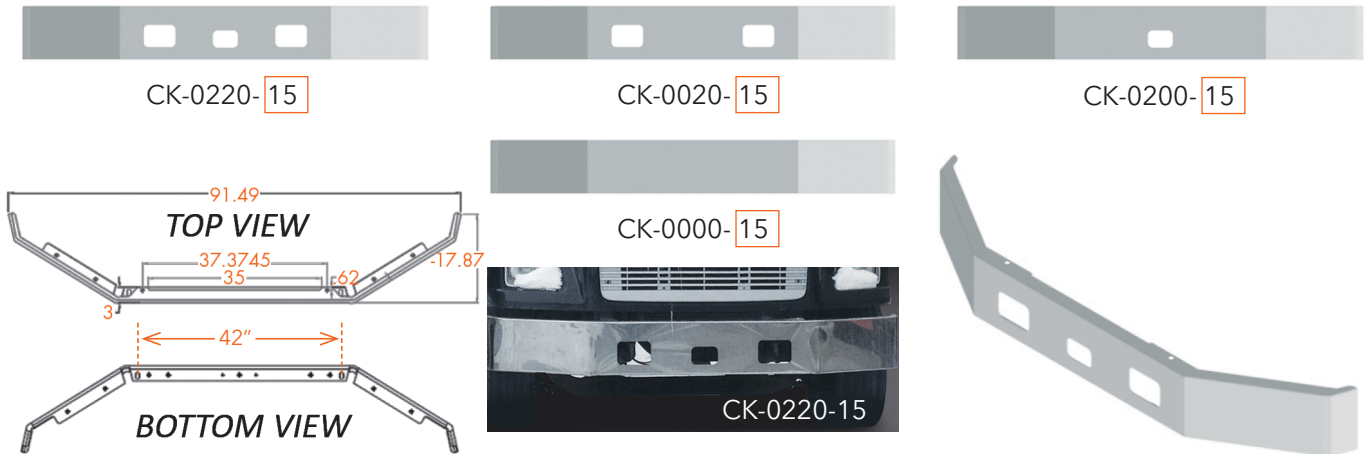

FREIGHTLINER BUMPERS

AVAILABLE STYLES FOR PRODUCTS ON THIS PAGE:

Width	End Style Code
12"	15
16"	16
18"	17
*20"	34

*No warranty for 20" wide bumpers

FL SERIES MEDIUM DUTY YEARS 2002 & OLDER

CK

FL50, FL60, FL70, FL80
MOUNTS TO FACTORY BRACKETS
ALSO CHECK 'CR' SERIES