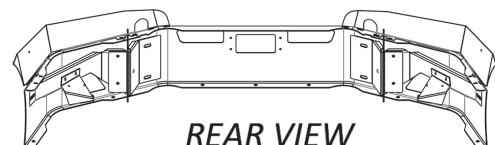

FREIGHTLINER BUMPERS

AVAILABLE STYLES FOR PRODUCTS ON THIS PAGE:

Width	End Style Code
14"	15Z
16"	16Z
18"	17Z
*20"	34Z

* No warranty for 20" wide bumpers

COK

CASCADIA "P4" YEARS 2017 & NEWER
REPLACES STAINLESS CLAD BUMPERS ONLY
STANDARD WIDTH RADIATOR TRUCKS ONLY
MOUNTING BRACKETS INCLUDED
NOTE LETTERS 'COK' IN PART NUMBER
SEE 'COJ' SERIES IF REPLACING PLASTIC BUMPERS