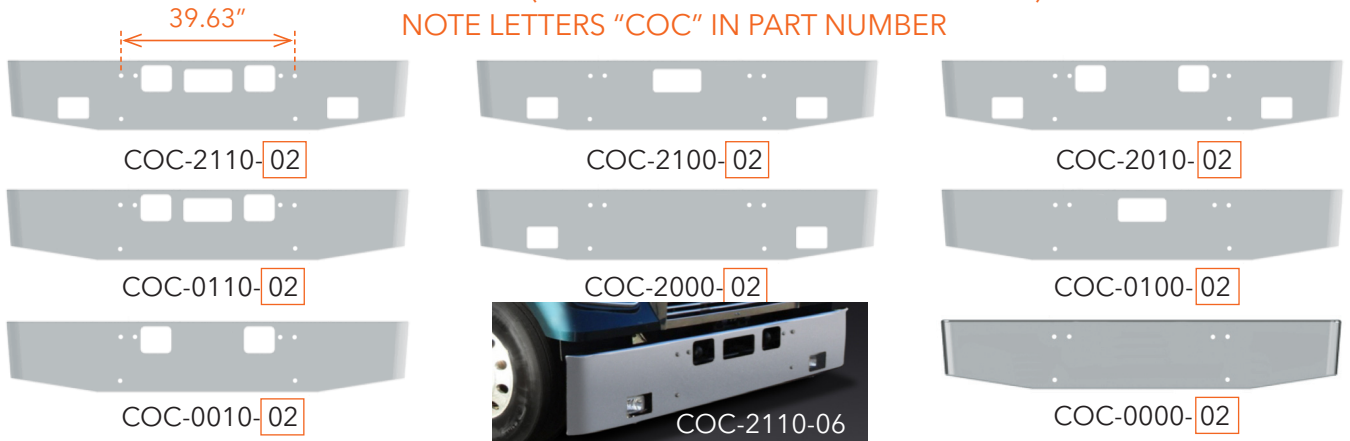

COC

CORONADO 122SD SET FORWARD YEARS 2010-NEWER
16" AND WIDER (SEE 'COE' SERIES FOR 12" BUMPERS)
NOTE LETTERS "COC" IN PART NUMBER