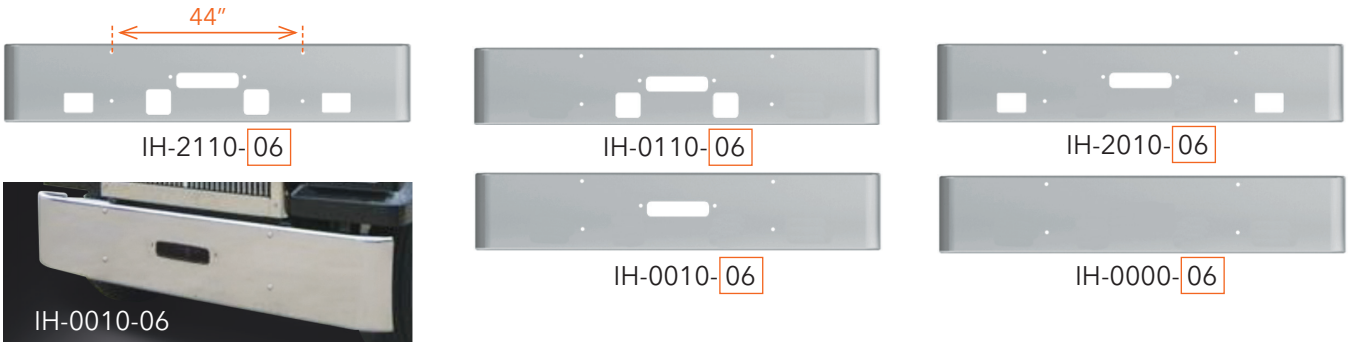

IH 4900SF YEARS 2008 & NEWER NOT AVAILABLE IN 12" WIDTH. NOTE LETTERS 'IH' IN PART NUMBER.