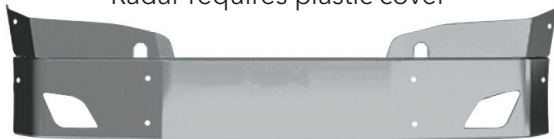

COK-5010-15Z
2 OEM fogs, tow pins