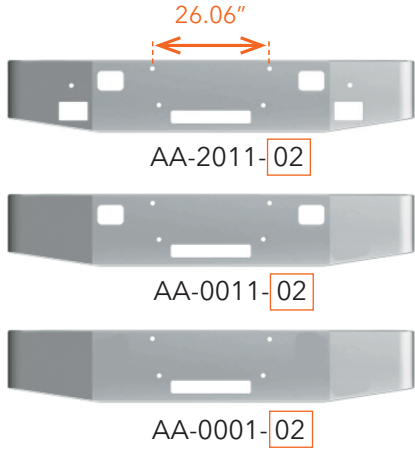

AUTOCAR BUMPERS

AVAILABLE STYLES FOR PRODUCTS ON THIS PAGE:

AA, AB	Width	End Style Code	AA, AB	Width	End Style Code	KB	Width	Bumper Length	End Style Code
TAPER ROLLED END	16"	02	SQUARE ROLLED END	16"	05	WRAP AROUND	12"	94"	22
	18"	03		18"	06		12"	88"	22-88"
	20"	31		20"	41				
	22"	32		22"	42				

AA

AUTOCAR
WITH 2" BREAKBACK
NOT AVAILABLE IN 12" WIDTH