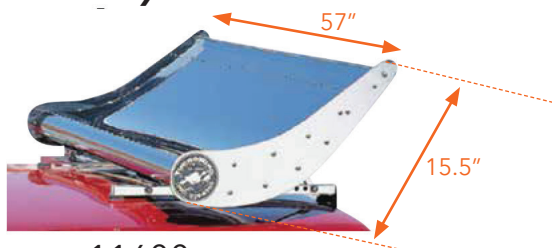

STAINLESS ACCESSORIES

TURBOWING

PICKUP TRUCK WINGS

HIGHLIGHTS OF THE STAINLESS LINE OF AIR DEFLECTORS

- 30% reduction in drag.
- Wings are available in mirror polished stainless steel.
- Reduced "bug splatter" on the front of the trailer.
- Enhances stability in windy situations.
- Increased towing speed.
- The ability to pass other large vehicles without getting bogged down or blown around from on-coming wind.
- No drilling required with easy on and off clip mount system. (For most full size domestic pickup trucks 3/4 ton and up)

DESIGNED TO IMPROVE YOUR TOW PACKAGE

Towing a 5th wheel trailer, gooseneck race car trailer with a pickup truck or big rig semi truck means you are fighting the wind. STAINLESS builds a stylish wing to deflect air over the trailer and maximize fuel economy every time you tow.

Going camping? Want to get better fuel mileage towing on the way to and from your destination but just want the most economical way to save fuel? Use STAINLESS air deflectors.

TURBOWING UNIVERSAL CLIP-ON/BOLT-ON WING

11600

DODGE, CHEVY, FORD - POWER
*SEE UNIVERSAL MOUNTING KITS