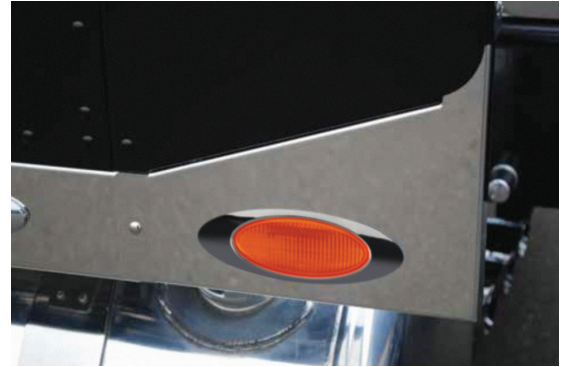

### SLEEPER EXTENSION PANELS 2.5"

MOUNTING HARDWARE INCLUDED

**VP142111**  
PB SLEEPER EXTENSION  
PANEL - 1987 & NEWER - 386 -  
2.5" WIDE - 70"/78" - BLANK

**VP142112**  
PB SLEEPER EXTENSION PANEL  
- 1987 & NEWER - 386 - 2.5" WIDE -  
36,48,63"/72" - BLANK