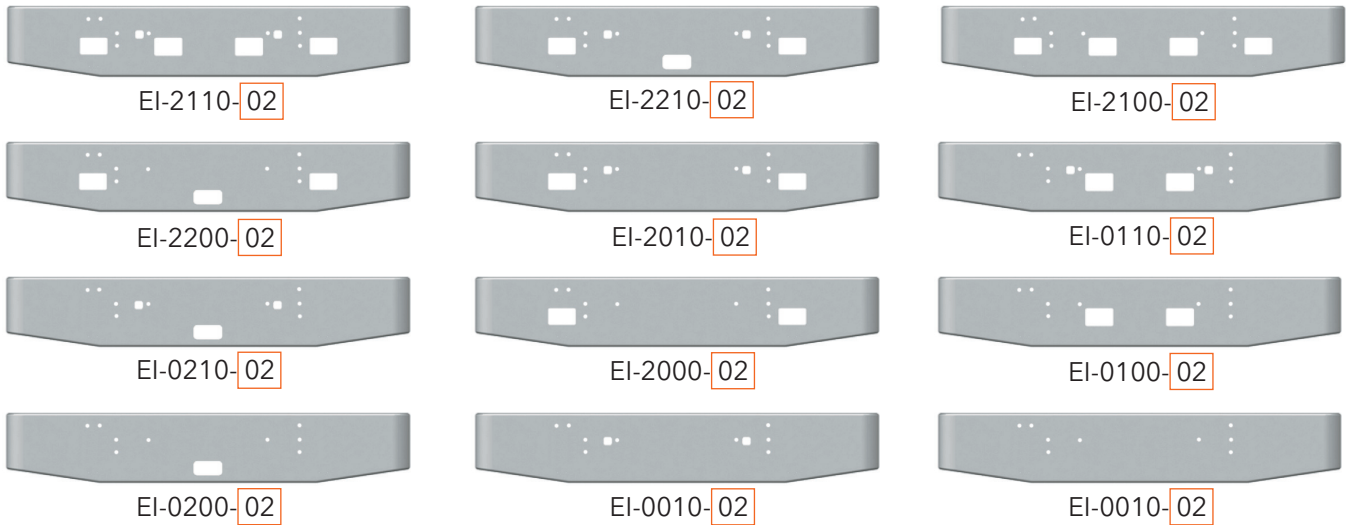

9300, 9370 CONVENTIONAL, 9670 CABOVER YEARS 1983-1996

EI

SET FORWARD AXLE. SEE 'EJ' SERIES FOR SETBACK AXLE.
NOTE LETTERS 'EI' IN PART NUMBER