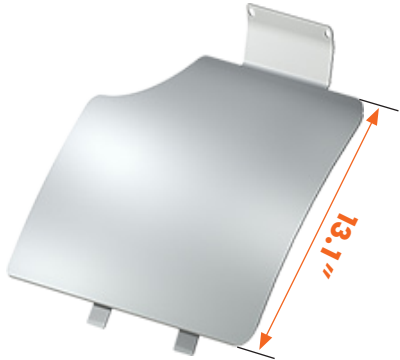

STAINLESS ACCESSORIES

PETERBILT MODEL 589

FENDER GUARDS, AIR CLEANER LIGHT BARS, CAB & SLEEPER PANELS

VP120020

PB BLIND MOUNT FENDER GUARD