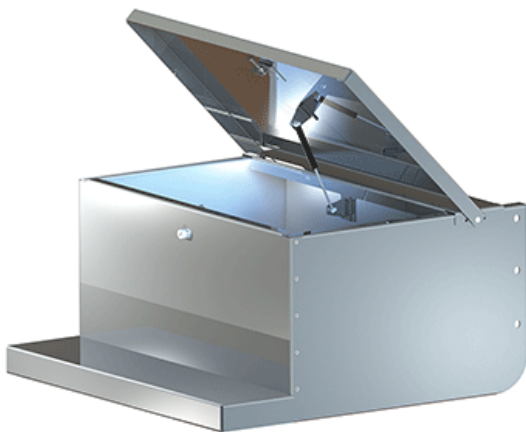

STAINLESS ACCESSORIES

UNIVERSAL

REAR FRAME TOOL BOX

VP150119

- Highly polished 304 non-directional stainless steel
- All makes fit, anywhere frame space and ground clearance is available
- Lock and keys included
- Direct raised lid with gas shock
- Brackets and hardware not included, fit to your custom location