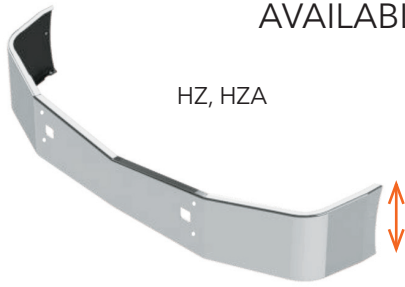

# PETERBILT BUMPERS

AVAILABLE STYLES FOR PRODUCTS ON THIS PAGE:

HZ, HZA

Width	End Style Code
16.5"	16Y
18"	17Y

HOA

SETBACK AXLE

Width	End Style Code
16"	16
18"	17
*20"	34

\* No warranty for 20" wide bumpers