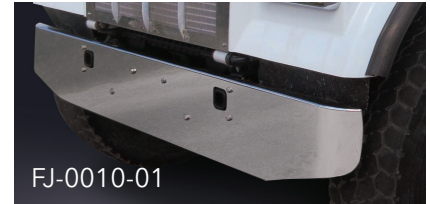

KENWORTH BUMPERS

EXAMPLE STYLES FOR PRODUCTS ON THIS PAGE:

Width	End Style Code
12"	01
16"	02
18"	03
20"	31
22"	32

TAPER ROLLED END

Width	End Style Code
16"	07

GULLWING

End Style Code
07

Width
16"

BOXED END

Width	End Style Code
12"	09
16"	10
18"	11
20"	51
22"	52

Width	End Style Code
12"	04
16"	05
18"	06
20"	41
22"	42

SQUARE ROLLED END

W900S YEARS 1989-2007

FJ

FJ-0010-01

W900S YEARS 2008 & NEWER

FQ