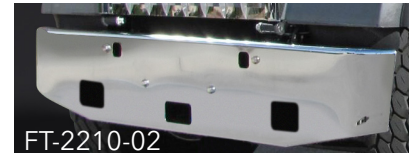

FT-2210-02