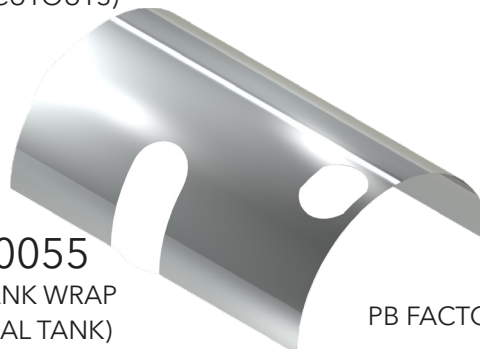

**VP110221-3GSCA**

PB DRIVER-SIDE CAB PANEL

W/3 GRANITE SLIM CLEAR AMBERS

**VP110220**

PB DRIVER-SIDE CAB PANEL  
(NO CUTOUTS)

**VP150054**

PB FUEL TANK WRAP

**VP150055**