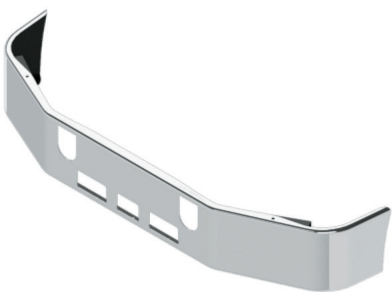

# MACK BUMPERS

AVAILABLE STYLES FOR PRODUCTS ON THIS PAGE:

SETBACK AXLE

Width	End Style Code
16"	16
18"	17
*20"	34

\* No warranty for 20" wide bumpers