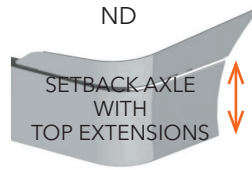

# STERLING BUMPERS

AVAILABLE STYLES FOR PRODUCTS ON THIS PAGE:

Width	End Style Code
12"	15
16"	16
18"	17
*20"	34

Width	End Style Code
12"	15X
16"	16X
18"	17X
*20"	34X

\* No warranty for 20" wide bumpers