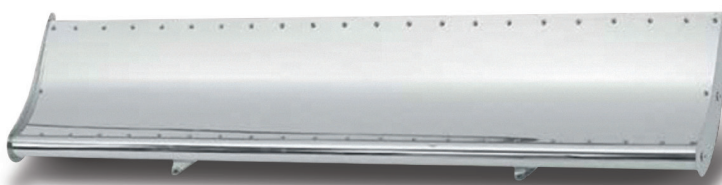

## HOOD WINGS

11131  
HOOD WINGS - POWER STYLE - UNI-  
VERSAL (EXCEPT KW) 42" X 9" X 6"