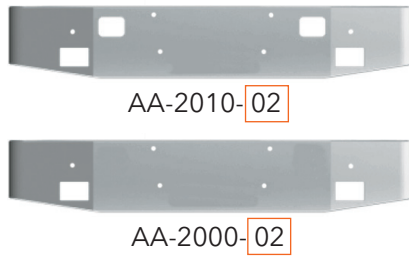

AUTOCAR BUMPERS

AVAILABLE STYLES FOR PRODUCTS ON THIS PAGE:

AA, AB	Width	End Style Code	AA, AB	Width	End Style Code	KB	Width	Bumper Length	End Style Code
TAPER ROLLED END	16"	02	SQUARE ROLLED END	16"	05	WRAP AROUND	12"	94"	22
	18"	03		18"	06		12"	88"	22-88"
	20"	31		20"	41				
	22"	32		22"	42				

AA

AUTOCAR
WITH 2" BREAKBACK
NOT AVAILABLE IN 12" WIDTH