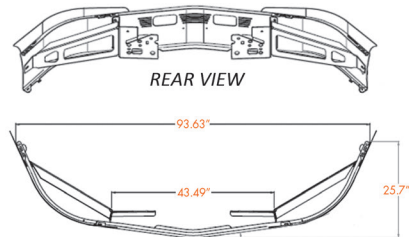

MV607 SETBACK AXLE YEARS 2024 & NEWER
(-15) END STYLE FOR THIS SERIES IS 14"

EZ

12 to 14"	15
16"	16
18"	17
20"*	34

* No warranty for 20" wide bumpers

Factory Fog Light Mounting Holes