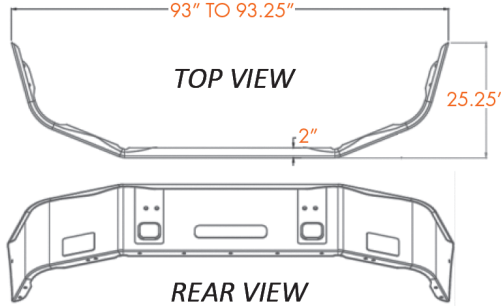

HS

387 SET BACK AXLE YEARS 2002-2011
MOUNTING BRACKETS INCLUDED
AVAILABLE IN 16" TO 20" WIDTHS ONLY