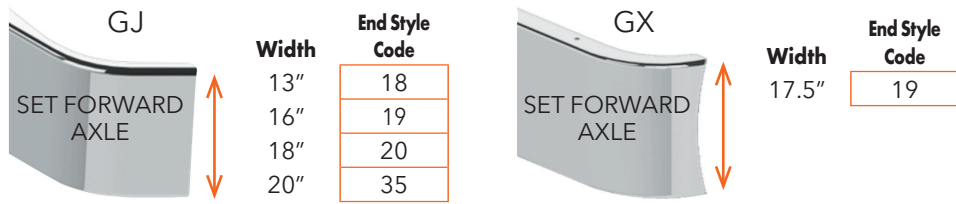

MACK BUMPERS

AVAILABLE STYLES FOR PRODUCTS ON THIS PAGE: