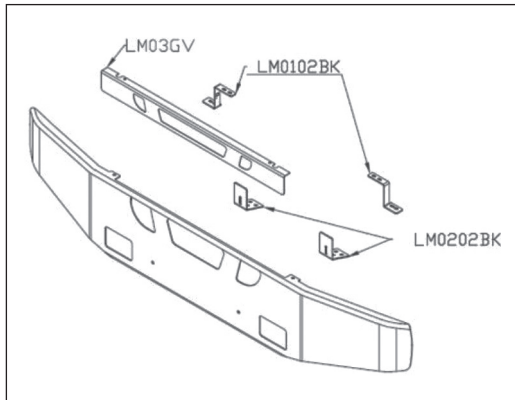

VHD SERIES SET FORWARD AXLE YEARS 2005-2021

MOUNTING BRACKETS AND BLACK POWDER COATED GRILLE FILLER INCLUDED
NOT AVAILABLE WITHOUT VENT HOLES
FITS 14,600LB FRONT AXLE ONLY

LM