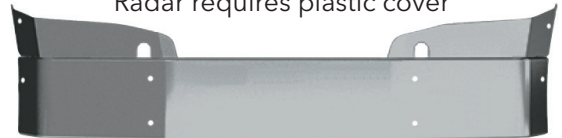

COK-0010-15Z
Tow pins