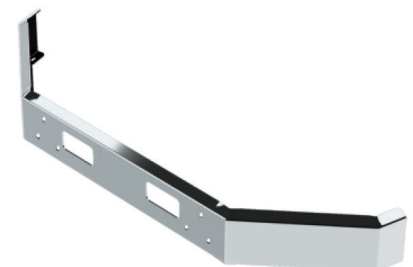

FORD BUMPERS

AVAILABLE STYLES FOR PRODUCTS ON THIS PAGE:

BA	Width	End Style Code	BA	Width	End Style Code	BF, BG	Width	End Style Code
 TAPER ROLLED END	12"	01	 SQUARE ROLLED END	10"	00	 SETBACK AXLE	9"	29
	16"	02		12"	04		12"	15
	18"	03		16"	05		16"	16
	20"	31		18"	06		*18"	17
	22"	32		20"	41			
			22"	42				

* No warranty for 18" width on models BF & BG

L, LN, LT, LTN, LTL -800-900-8000-9000 YEARS 1970-1998

BA

ALSO MODELS LN7000 & STERLING LT9511

MUST BE 16" WIDE OR LARGER FOR 4 FOG LIGHT OPTION

AEROMAX SETBACK AXLE - L, LS, LA, LTS, LTA YEARS 1988-1995

BF

CHECK 'BG' SERIES PRIOR TO ORDERING

LST SET BACK AXLE YEARS 1988-1995

BG

CHECK 'BF' SERIES PRIOR TO ORDERING