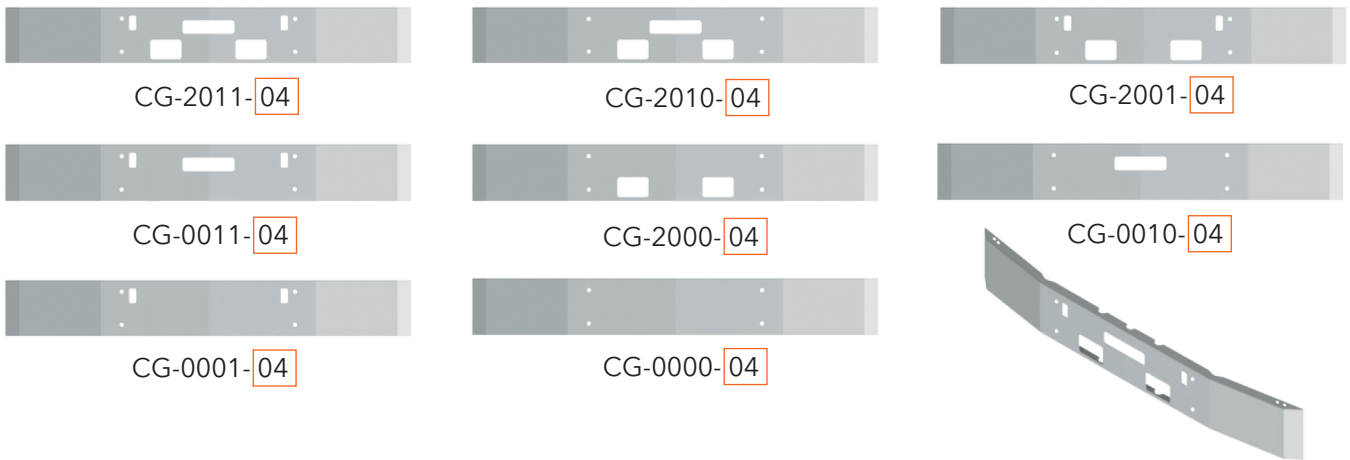

FREIGHTLINER BUMPERS

AVAILABLE STYLES FOR PRODUCTS ON THIS PAGE:

SQUARE ROLLED END	Width	End Style
		Code
	12"	04
	16"	95
	18"	96
	20"	97

* No warranty for 20" width

FOR 92-INCH LONG BUMPERS WITHOUT PLASTIC END CAPS, ADD "92" TO END OF PART NUMBER.
EXAMPLE: CG-2011-04-"92"

FLD112 WITH 6 INCH BREAKBACK, YEARS 1989-1996
86.75" LONG STANDARD. PLASTIC ENDS NOT INCLUDED.

CG