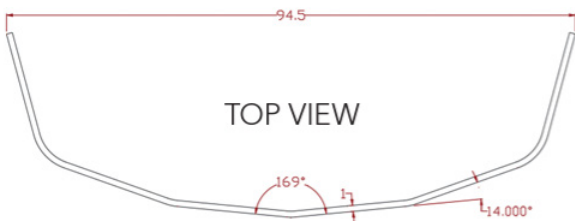

CY-5011-708S

2 OEM fogs, tow pins, vent
No radar