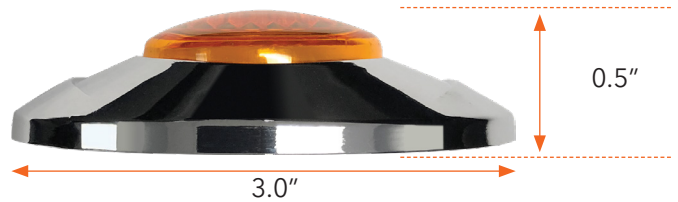

Part Numbers	Lens Color	LED Color
VU-7160L-A	Amber	Amber
VU--7160L-CA	Clear	Amber
VU--7160L-R	Red	Red
VU--7160L-CR	Clear	Red

- 3 LEDs
- 12 volt
- Sonically sealed polycarbonate lens & housing
- Epoxy encapsulated electronics and sealed wire entry prevent dirt and moisture from entering the light
- Includes chrome bezel

**3-YEAR
WARRANTY**

3.0"

0.5"