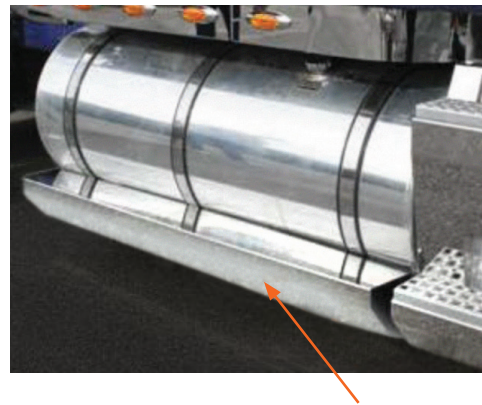

### FUEL TANK FAIRINGS

VV150001  
FUEL TANK FAIRINGS - 68"