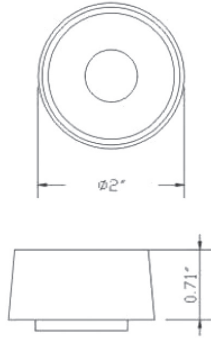

STAINLESS ACCESSORIES

**3-YEAR
WARRANTY**

VU-860L
2" Round

UNIVERSAL LED LIGHTS

- 9 LEDs
- 12 volt
- IP67 Rated
- Sonically sealed polycarbonate lens & housing
- Epoxy encapsulated electronics and sealed wire entry prevent dirt and moisture from entering the light
- Includes a rubber grommet when ordered as a kit with bumper or accessory

Part Numbers	Lens Color	LED Color
VU-860L-A	Amber	Amber
VU-860L-CA	Clear	Amber
VU-860L-R	Red	Red
VU-860L-CR	Clear	Red

**3-YEAR
WARRANTY**

VU-924-1L
4" ROUND
"CORAL"

- 40 LEDs
- 12 volt or 24 volt
- IP67 Rated
- Chrome reflector for brilliant light emission
- Sonically sealed polycarbonate lens & housing
- Epoxy encapsulated electronics and sealed wire entry prevent dirt and moisture from entering the light
- Includes a rubber grommet when ordered as a kit with bumper or accessory

Part Numbers	Lens Color	LED Color
VU-924-1L-A	Amber	Amber
VU-924-1L-CA	Clear	Amber
VU-924-1L-R	Red	Red
VU-924-1L-CR	Clear	Red
VU-924-1L-CW	Clear	White