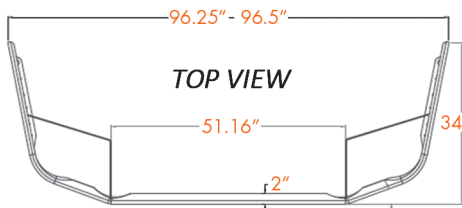

VOLVO BUMPERS

AVAILABLE STYLES FOR PRODUCTS ON THIS PAGE:

Width	End Style Code
12"-13"	15 ← LB = 13" / LE = 12"
16"	16
18"	17
*20"	34

* No warranty for 20" wide bumpers

LB

VNL SET BACK AXLE YEARS 1996-2003

REPLACES PLASTIC/FIBERGLASS BUMPERS ONLY

MOUNTING BRACKETS INCLUDED

SEE 'LE' SERIES FOR REPLACING STAINLESS CLAD BUMPERS

MUST BE 16" (16) FOR FOG LIGHT OPTIONS

LE

VNL SET BACK AXLE YEARS 1996-2003

REPLACES STAINLESS CLAD BUMPERS ONLY

MOUNTING BRACKETS INCLUDED

SEE 'LB' SERIES FOR REPLACING PLASTIC/FIBERGLASS BUMPERS

TOP VIEW