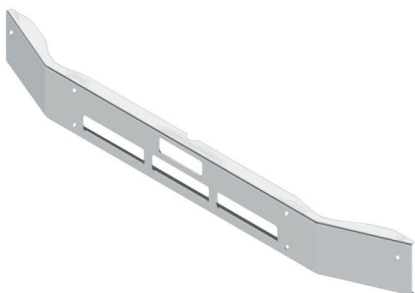

GP-0011-27

GP-0010-27

GP-0001-27

GP-0000-27