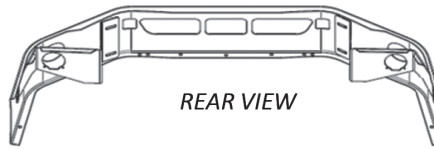

VOLVO BUMPERS

AVAILABLE STYLES FOR PRODUCTS ON THIS PAGE:

Width	End Style Code
14"	15
16"	16
18"	17
*20"	34

* No warranty for 20" wide bumpers

LJ

VNR SET BACK AXLE YEARS 2018 & NEWER MOUNTING BRACKETS INCLUDED

LL

VNL SET BACK AXLE YEARS 2018 & NEWER MOUNTING BRACKETS INCLUDED