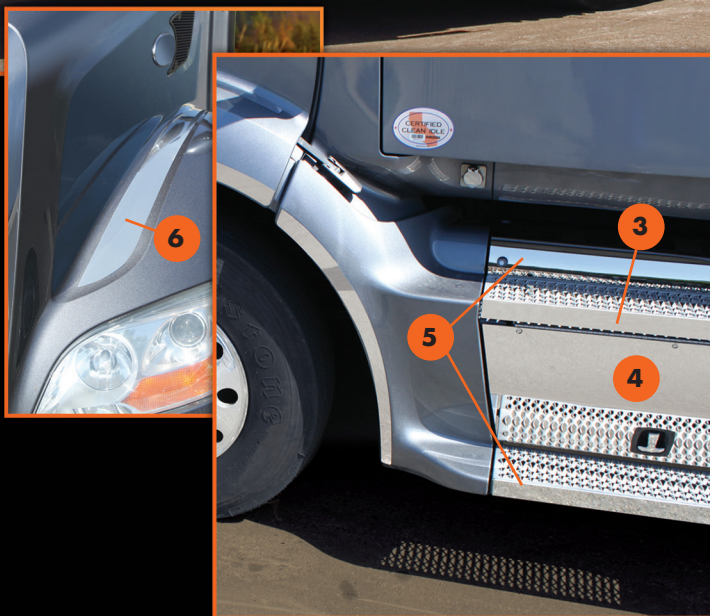

STAINLESS ACCESSORIES

PETERBILT MODEL 587

- **1 VP13011** Drop visor, 16", for raised roof
- **2 VP100129** Outer fender trim kit (4 pieces - driver & pass. sides)
- **3 VP150036** Door entry kick panels (2 pieces - driver & pass. sides)
- **4 VP150037** Tool box / battery box cover (One pair - driver & pass. sides)
- **5 VP150038** Step highlights, upper & lower (4 pieces - driver & pass. sides)
- **6 VP100128** Fender inner highlight (2 pieces - driver & pass. sides)
- **7 HOA-0010-16** Chrome bumper, 16" wide (other options available)
- **8 HOA-SP** Stainless air dam for bumper