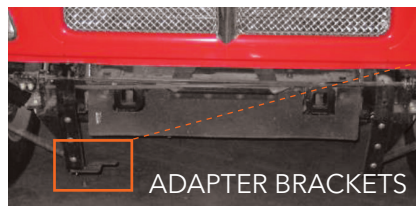

ADAPTER BRACKETS