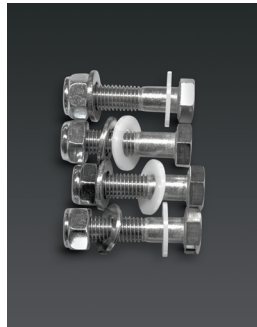

## 'UNIVERSAL' HEX BOLT SERIES

PACKAGED FOR RETAIL

POLISHED STAINLESS STEEL BOLTS

SIZE: #12 - 1.75 x 50 PARTIAL THREAD

ZINC PLATED WASHERS AND LOCKNUTS

WHITE NYLON WASHERS PROTECT CHROME SURFACE AFTER INSTALLATION