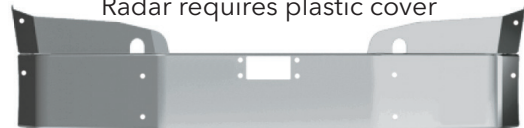

COJ-0010-15Z-V6
Tow pins, radar
Radar requires plastic cover