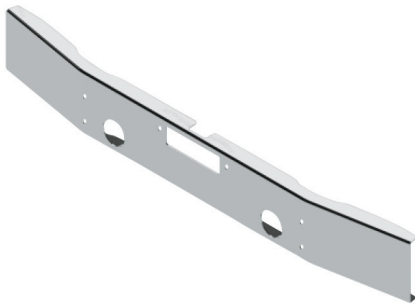

GI

LOGGER

NOT AVAILABLE IN 10" WIDTH (-27). NOTE LETTERS 'GI' IN PART NUMBER

GI-1010-12

GI-0010-12

GI-1000-12

GI-0000-12