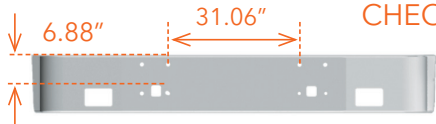

9200 SETBACK AXLE YEARS 1992-1996

CHECK 'EK' AND 'EP' SERIES PRIOR TO ORDERING

ES

ES-2010-15