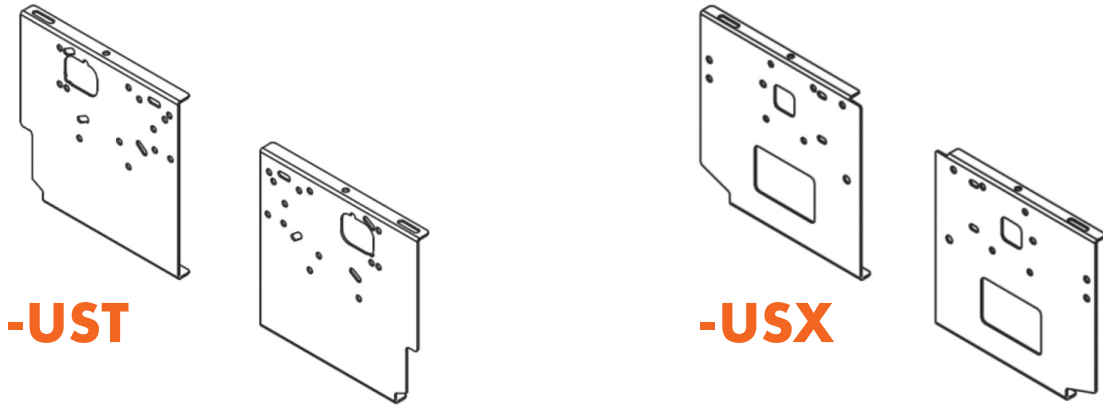

BLIND MOUNT BUMPERS

BLIND MOUNT BRACKETS:

FITS THESE VALLEY CHROME MODEL CODES:
CB, CQ, FD, FE, HA, HC, GO

FITS THESE VALLEY CHROME MODEL CODES:
CU, CV, HC, HV, IC, GO

HOW TO CREATE A BLIND MOUNT BUMPER:

1. IDENTIFY YOUR MAKE & MODEL CODE FROM OUR CATALOG (EXAMPLE: PETE 389= 'HV')
2. CHOOSE YOUR CUTOUTS:
  - XXXX = no cutouts/no mounting bolts will show
  - 2XXX = rectangular fog light cutouts only
  - 2X1X = rectangular fog light and tow pin cutouts only
  - XX1X = tow pin cutouts only
  - XX10 = tag hanger bolt holes only ('HC' Peterbilt 379 only)
3. PICK YOUR END STYLE FROM PAGE 7
4. ADD ANY LIGHT OPTION CODES, IF DESIRED (SEE PAGES 89-90)
5. ADD LICENSE PLATE OPTION CODES, IF DESIRED (SEE PAGE 89)
6. APPLY 'UST' OR 'USX' SUFFIX ACCORDING TO BRACKETS SHOWN IN SECTION ABOVE

EXAMPLE: **HV-XXXX-682T-UST**

1   2   3   4

FROM THE ORIGINATORS OF THE BOLTLESS LOOK!