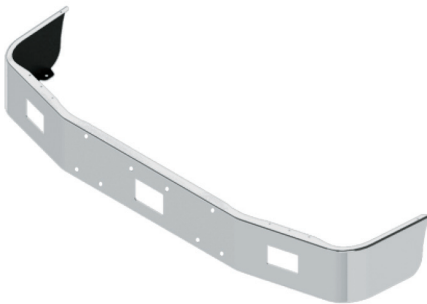

HY

385 WITH 120" BBC, SET BACK AXLE YEARS 1995-2007

CHECK 'HL' SERIES PRIOR TO ORDERING