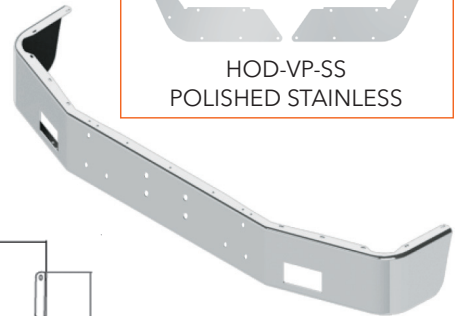

PETERBILT BUMPERS

AVAILABLE STYLES FOR PRODUCTS ON THIS PAGE:

Width	End Style Code
12"	15
16"	16
18"	17
*20"	34

* No warranty for 20" wide bumpers

357, 378 SET BACK AXLE YEARS 2005-2007

NOTE LETTERS 'HOD' IN PART NUMBER
CHECK 'HG' SERIES PRIOR TO ORDERING

HOD

HOD-2090-15

HOD-2010-15

HOD-0090-15

HOD-0010-15

HOD-0000-15

HOD-2000-15