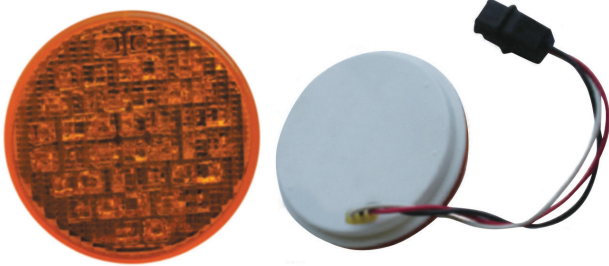

UNIVERSAL LED LIGHTS

- 9 LEDs
- 12 volt
- IP67 Rated
- Sonically sealed polycarbonate lens & housing
- Epoxy encapsulated electronics and sealed wire entry prevent dirt and moisture from entering the light
- Includes a rubber grommet when ordered as a kit with bumper or accessory

Part Numbers	Lens Color	LED Color
VU-860L-A	Amber	Amber
VU-860L-CA	Clear	Amber
VU-860L-R	Red	Red
VU-860L-CR	Clear	Red

**3-YEAR
WARRANTY**

VU-924-1L
4" ROUND
"CORAL"

VU-924-1L-A shown