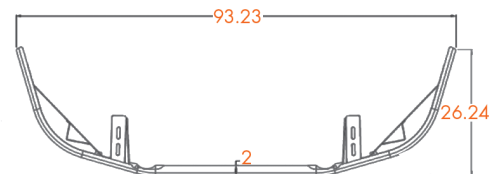

KENWORTH BUMPERS

AVAILABLE STYLES FOR PRODUCTS ON THIS PAGE:

SETBACK AXLE

Width	End Style Code
13"	15
16"	16
18"	17
*20"	34

* No warranty for 20" wide bumpers

FH

T600 YEARS 1987-2007

SPACERS INCLUDED. MUST INCLUDE VENT HOLES FOR WARRANTY.

FR

T660 YEARS 2008-2017
MOUNTING BRACKETS INCLUDED

FM

T400 SET BACK AXLE YEARS 1989-2000