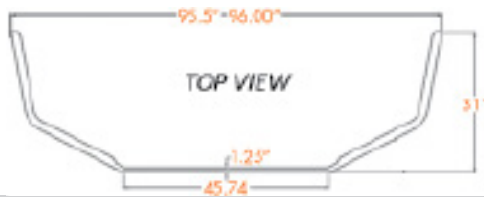

VOLVO BUMPERS

AVAILABLE STYLES FOR PRODUCTS ON THIS PAGE:

Width	End Style Code
12"	15
16"	16
18"	17
*20"	34

LA = 13"

* No warranty for 20" wide bumpers

WA, WIA SET BACK AXLE YEARS 1988-1997 MOUNTING BRACKETS INCLUDED

LA

VNM SET BACK AXLE YEARS 1998-2003 MOUNTING BRACKETS INCLUDED

LD

VNM SET BACK AXLE YEARS 2004-2017 MOUNTING BRACKETS INCLUDED

LG