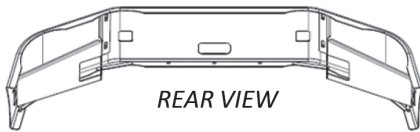

384 SET BACK AXLE YEARS 2008-2015

REPLACES STAINLESS CLAD BUMPERS - MOUNTS TO CLAD BRACKETS

CLAD REPLACEMENT AVAILABLE IN 13" WIDTH ONLY

PLASTIC REPLACEMENT REQUIRES MOUNTING BRACKETS:

HW0115BK (13") OR HW0116BK (16")

HW