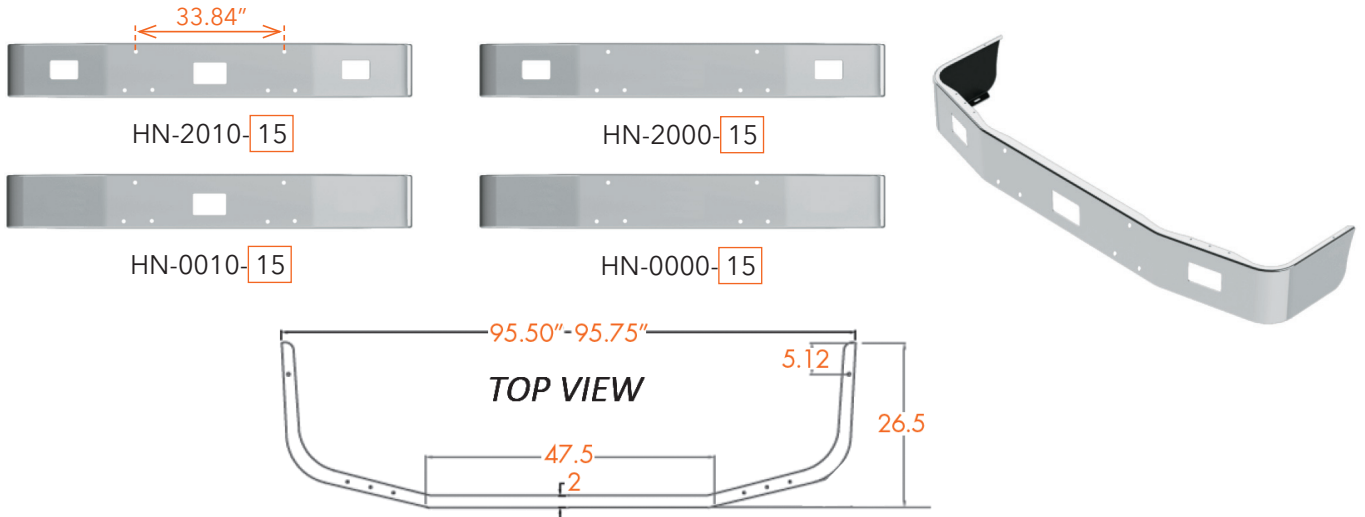

385 WITH 120" BBC, SET BACK AXLE YEARS 1997-2007

MOUNTING BRACKETS INCLUDED, CHECK 'HH' SERIES PRIOR TO ORDERING