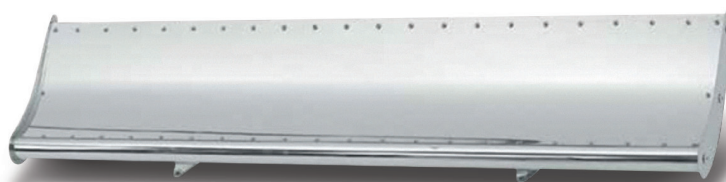

## HOOD WINGS

11131  
HOOD WINGS - POWER STYLE -  
UNIVERSAL (EXCEPT KW) 42" X 9" X 6"