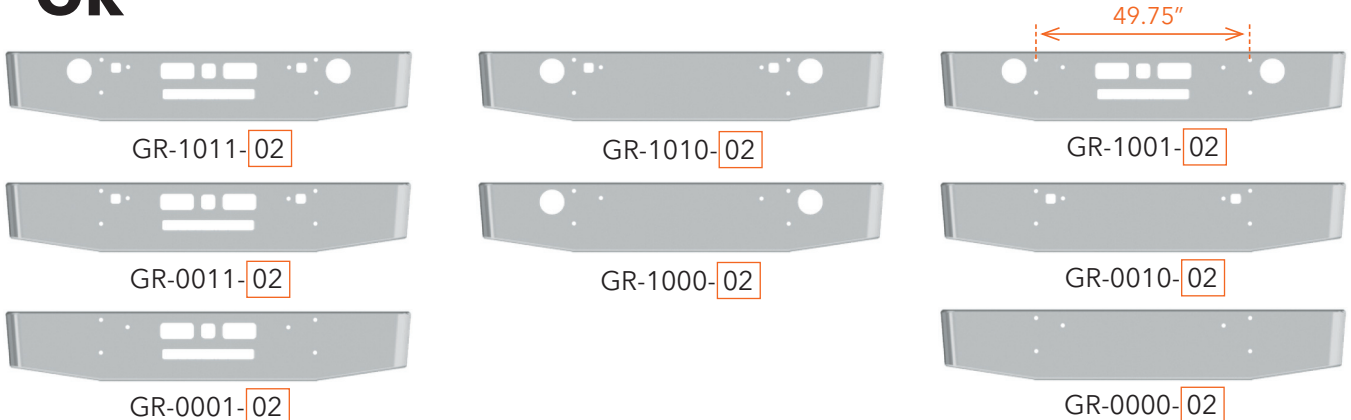

GR

R600 YEARS 1965 TO 1976