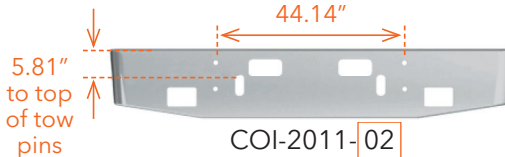

114SD SET FORWARD AXLE YEARS 2012-NEWER NOTE LETTERS "COI" IN PART NUMBER

COI