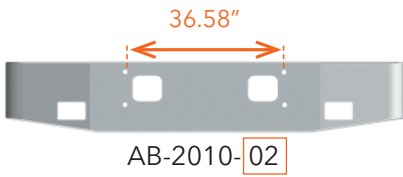

AB

AUTOCAR
WITH 2" BREAKBACK