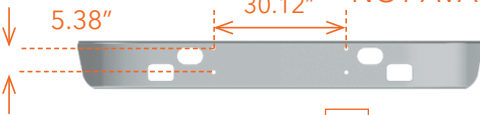

EF-0010-24

EG

1700S, 1800S 1900S YEARS 1977-1990

NOT AVAILABLE IN 10-GAUGE STEEL OR STAINLESS STEEL

EG-2010-24