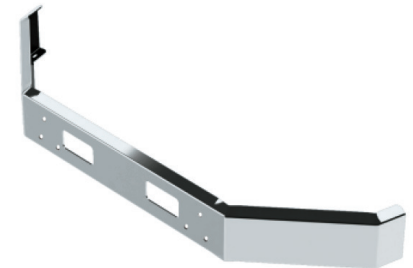

FORD BUMPERS

AVAILABLE STYLES FOR PRODUCTS ON THIS PAGE:

BA	Width	End Style Code	BA	Width	End Style Code	BF, BG	Width	End Style Code
 TAPER ROLLED END	12"	01	 SQUARE ROLLED END	10"	00	 SETBACK AXLE	9"	29
	16"	02		12"	04		12"	15
	18"	03		16"	05		16"	16
	20"	31		18"	06		*18"	17
	22"	32		20"	41			
			22"	42				

* No warranty for 18" width on models BF & BG

L, LN, LT, LTN, LTL -800-900-8000-9000 YEARS 1970-1998

BA

ALSO MODELS LN7000 & STERLING LT9511

MUST BE 16" WIDE OR LARGER FOR 4 FOG LIGHT OPTION

AEROMAX SETBACK AXLE - L, LS, LA, LTS, LTA YEARS 1988-1995

BF

CHECK 'BG' SERIES PRIOR TO ORDERING

LST SET BACK AXLE YEARS 1988-1995

BG

CHECK 'BF' SERIES PRIOR TO ORDERING