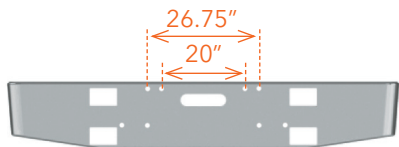

CABOVER AND CONVENTIONAL AND CLASSIC

YEARS 1984-1999

CB

CB-2110-02