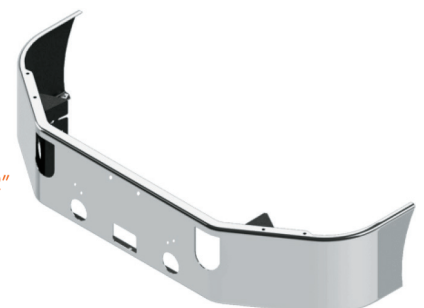

# MACK BUMPERS

AVAILABLE STYLES FOR PRODUCTS ON THIS PAGE:

Width	End Style Code
16"	16
18"	17
*20"	34

\* No warranty for 20" wide bumpers