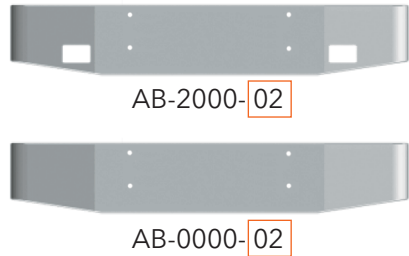

AB

AUTOCAR
WITH 2" BREAKBACK