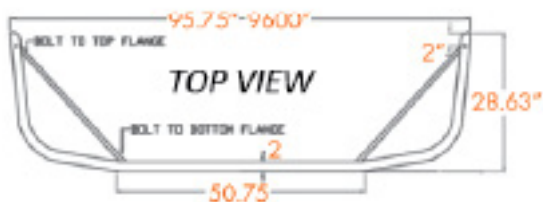

VNM SET BACK AXLE YEARS 2004-2017 MOUNTING BRACKETS INCLUDED

LG

LG-0011-15