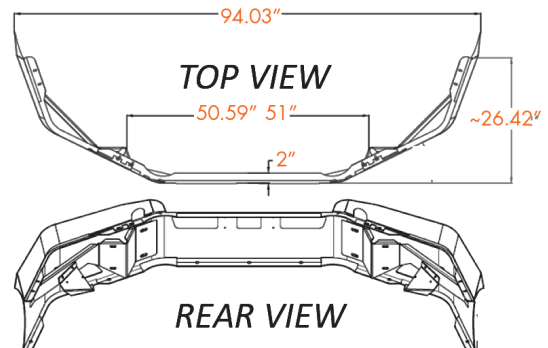

FREIGHTLINER BUMPERS

AVAILABLE STYLES FOR PRODUCTS ON THIS PAGE:

Width	End Style Code
14"	15Z
16"	16Z
18"	17Z
*20"	34Z

* No warranty for 20" wide bumpers

CASCADIA "P4" YEARS 2017 & NEWER
REPLACES PLASTIC BUMPERS ONLY
STANDARD WIDTH RADIATOR TRUCKS ONLY
MOUNTING BRACKETS INCLUDED
NOTE LETTERS 'COJ' IN PART NUMBER
SEE 'COK' SERIES IF REPLACING STAINLESS CLAD BUMPERS

COJ