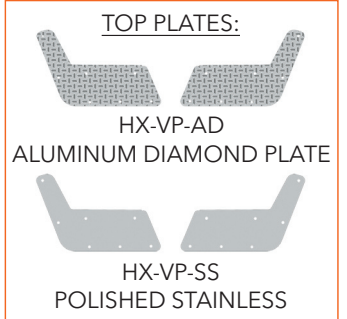

367, 567 SET BACK AXLE YEARS 2007 & NEWER

MOUNTS TO FACTORY BRACKETS

* FACTORY TOP PLATES DO NOT MOUNT TO VCP BUMPER *
(TOP PLATES SOLD SEPARATELY)

HX

HX-2090-15

HX-2010-15

HX-0090-15

HX-0010-15

HX-0000-15

HX-2000-15