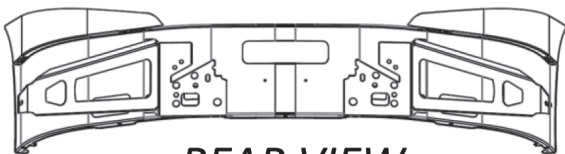

INTERNATIONAL BUMPERS

AVAILABLE STYLES FOR PRODUCTS ON THIS PAGE:

Width	End Style Code
16"	16X
18"	17X
*20"	34X

* No warranty for 20" wide bumpers

EU

PROSTAR YEARS 2008-2017
FIXED MOUNT / NON-TILT
MOUNTING BRACKETS AND EXTENSIONS INCLUDED

REAR VIEW