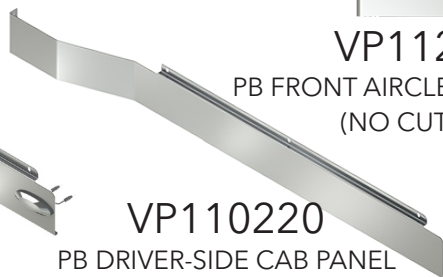

VP110221-3GSCA

VP110220

PB DRIVER-SIDE CAB PANEL
(NO CUTOUTS)