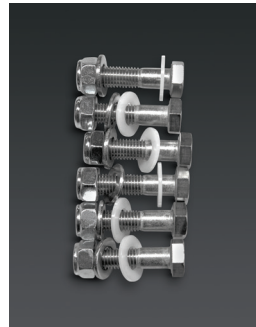

VU190081
6 PCS KIT