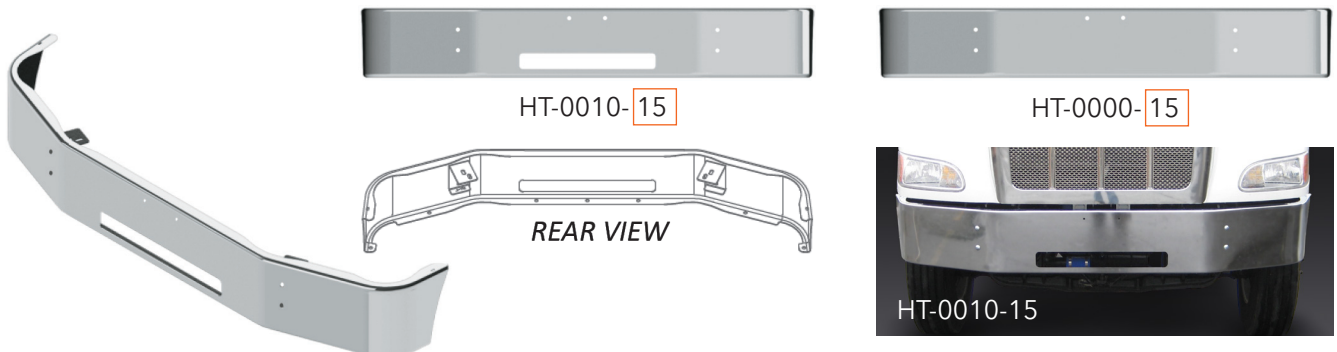

HT

330, 335, 337, 340, 348 SET BACK AXLE YEARS 2006-2014

12K/14K RATED FRONT AXLE

MOUNTING BRACKETS INCLUDED

CHECK 'HOC' SERIES PRIOR TO ORDERING. ONE SET LICENSE PLATE HOLES INCLUDED.