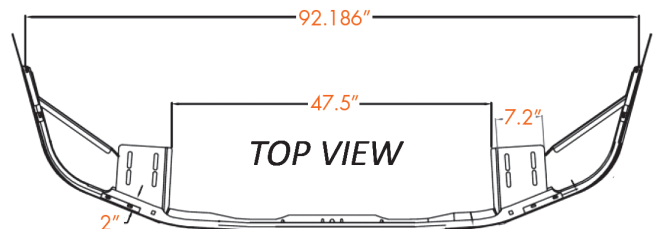

FREIGHTLINER BUMPERS

AVAILABLE STYLES FOR PRODUCTS ON THIS PAGE:

Width	End Style Code
14"	15X
16"	16X
18"	17X
*20"	34X

* No warranty for 20" width

CASCADIA "P3" YEARS 2008-2017

REPLACES PLASTIC BUMPERS ONLY

STANDARD WIDTH RADIATOR TRUCKS ONLY

MOUNTING BRACKETS AND EXTENSIONS INCLUDED

SEE 'COH' SERIES FOR REPLACING P3 STAINLESS CLAD

SEE 'COJ' AND 'COK' SERIES FOR NEWER P4 BUMPERS