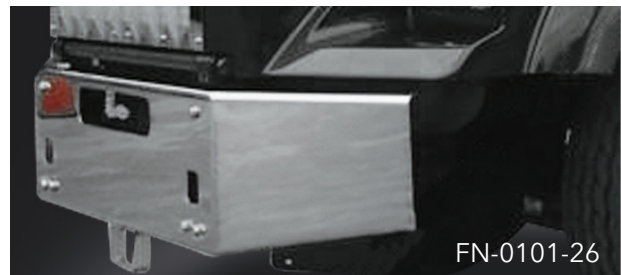

FN-0101-26