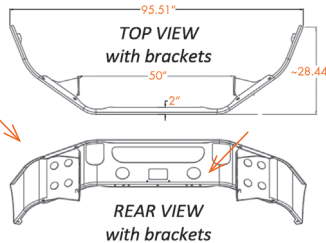

# MACK BUMPERS

EXAMPLE STYLES FOR PRODUCTS ON THIS PAGE:

**MD6 & MD7** YEARS 2021 & NEWER  
MOUNTS TO FACTORY BRACKETS

**GOA**

GOA-0000-12  
No Cutouts

GOA-0010-12  
Center Tow

**ANTHEM** SET BACK AXLE YEARS 2018 & NEWER  
BRACKETS INCLUDED - REPLACES URETHANE BUMPERS ONLY