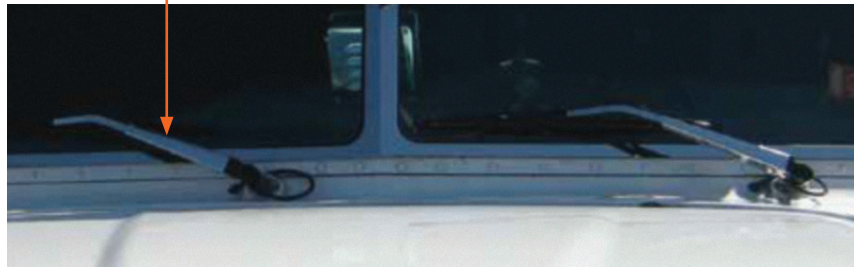

### MISC. TRIM PIECES

VP110020  
PB - OUTSIDE DOOR TRIM -  
389 - 2-PCS  
TAPE MOUNT

VP110025  
PB 379, 388, 389 WINDSHIELD WIPER  
ARM COVERS  
TAPE MOUNT

VP110019  
PB 389 OUTSIDE DOOR TRIM -  
CORNER ANGLE - PAIR  
TAPE MOUNT