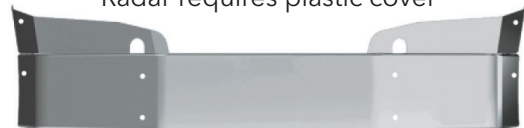

COJ-0010-15Z
Tow pins