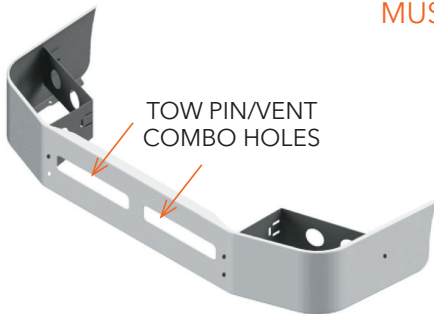

VOLVO BUMPERS

AVAILABLE STYLES FOR PRODUCTS ON THIS PAGE:

Width	End Style Code
12"-13"	15 ← LB = 13" / LE = 12"
16"	16
18"	17
*20"	34

* No warranty for 20" wide bumpers

LB

VNL SET BACK AXLE YEARS 1996-2003

REPLACES PLASTIC/FIBERGLASS BUMPERS ONLY

MOUNTING BRACKETS INCLUDED

SEE 'LE' SERIES FOR REPLACING STAINLESS CLAD BUMPERS

MUST BE 16" (16) FOR FOG LIGHT OPTIONS