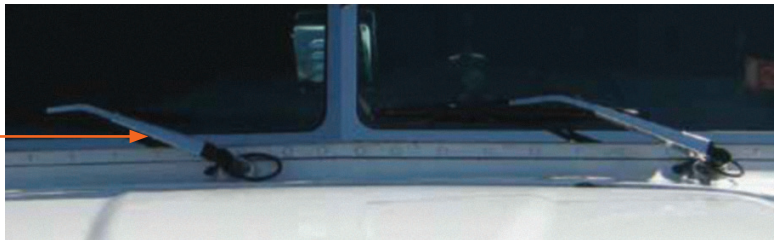

STAINLESS ACCESSORIES

PETERBILT MODEL 379

MISC TRIM PIECES

VP110022

PB 379 TOP OF DOOR TRIM - LOWERED LOOK - 73-04 - DOOR
MOUNTED MIRRORS - PR
TAPE MOUNT

CUSTOM HEIGHTS AVAILABLE

VP110022P FOR PAINTABLE

VPTFI8021

PB OUTER FENDER
TRIM - 379
INCLUDES SET SCREWS
SOLD AS SET OF 3 PAIR

VPTFI8021S
FOR ONE PAIR

VP110025

PB 379, 388, 389 WINDSHIELD WIPER
ARM COVERS
TAPE MOUNT