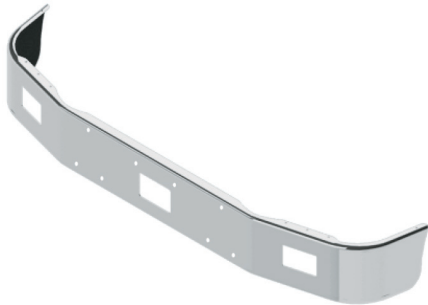

PETERBILT BUMPERS

AVAILABLE STYLES FOR PRODUCTS ON THIS PAGE:

SETBACK
AXLE

Width	End Style Code
12"	15
16"	16
18"	17
*20"	34

* No warranty for 20" wide bumpers

HL

385 WITH 112" BBC, SET BACK AXLE YEARS 1995-2007

CHECK 'HY' SERIES PRIOR TO ORDERING