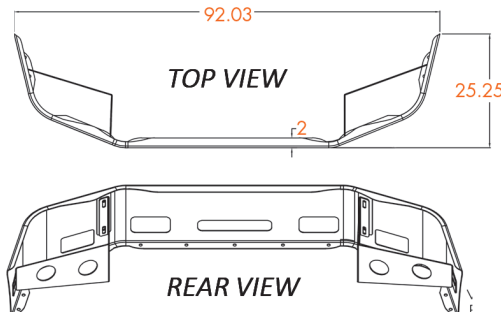

PETERBILT BUMPERS

AVAILABLE STYLES FOR PRODUCTS ON THIS PAGE:

Width	End Style Code
16"	16
18"	17
20"	34
22"	36

* No warranty for 20" wide bumpers

HR

387 SET BACK AXLE YEARS 1999-2001
MOUNTING BRACKETS INCLUDED
AVAILABLE IN 16" TO 20" WIDTHS ONLY

HS

387 SET BACK AXLE YEARS 2002-2011
MOUNTING BRACKETS INCLUDED
AVAILABLE IN 16" TO 20" WIDTHS ONLY