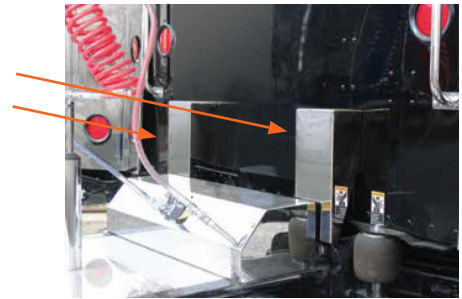

### SLEEPER SHOCK COVERS

RUBBER STRIP & HARDWARE INCLUDED

**VP140034**  
PB SLEEPER SHOCK COVERS  
- 379, 389 - 2 PCS (L+R)  
ANGLED  
TAPE MOUNT

**VP140022**  
PB 379, 389 SLEEPER SHOCK  
COVERS - 2 PAIR  
TAPE MOUNT