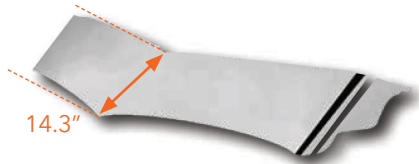

### BOLTLESS WICKED VISORS

MOUNTING HARDWARE INCLUDED

14.3"