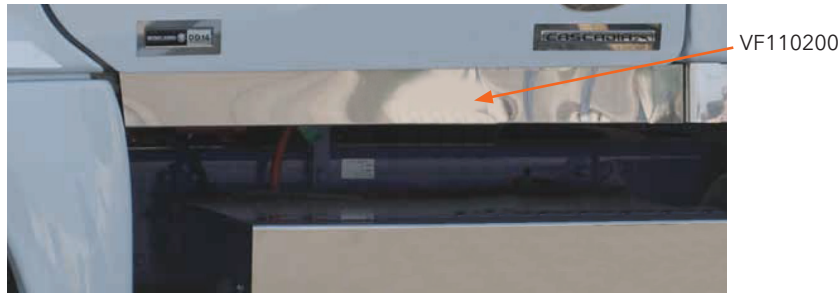

STAINLESS ACCESSORIES

FREIGHTLINER CASCADIA 2017 & OLDER "P3"

CAB PANELS 4"

MOUNTING HARDWARE INCLUDED

ADD LIGHTS TO YOUR PANEL - SEE PAGES 106-107

SLEEPER PANELS

MOUNTING HARDWARE INCLUDED