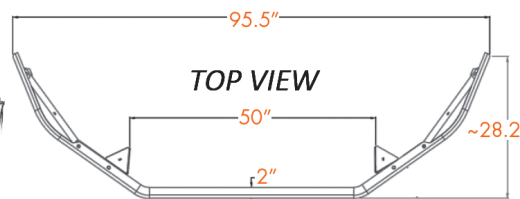

# MACK BUMPERS

AVAILABLE STYLES FOR PRODUCTS ON THIS PAGE:

Width	End Style Code
16"	16
18"	17
*20"	34

\* No warranty for 20" wide bumpers