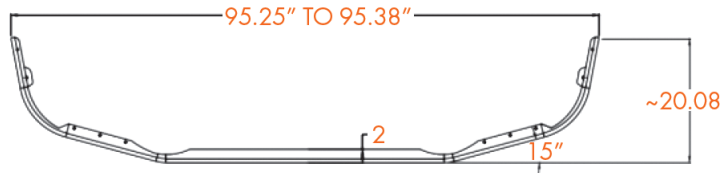

HL-2010-15

HL-2000-15

HL-0010-15

HL-0000-15