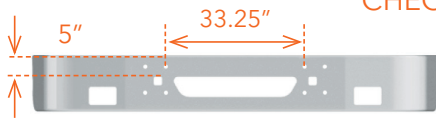

9100, 9200, 9400 SETBACK AXLE YEARS 1997-2007

CHECK 'EK' AND 'ES' SERIES PRIOR TO ORDERING

EP

EP-2011-15