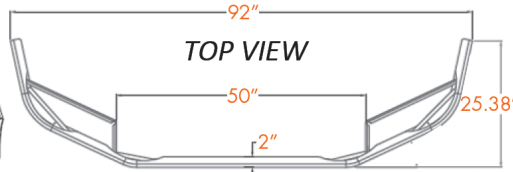

384 SET BACK AXLE YEARS 2008-2015

REPLACES STAINLESS CLAD BUMPERS - MOUNTS TO CLAD BRACKETS

CLAD REPLACEMENT AVAILABLE IN 13" WIDTH ONLY

PLASTIC REPLACEMENT REQUIRES MOUNTING BRACKETS:

HW0115BK (13") OR HW0116BK (16")

HW