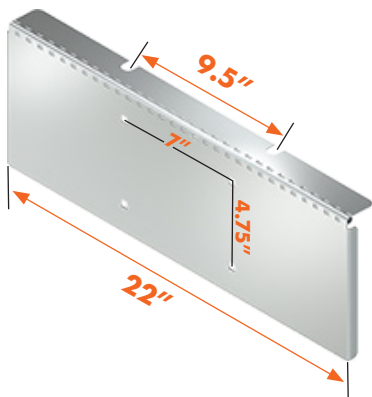

AVAILABLE WITH 2 WATERMELON
LIGHTS INSTALLED
(VP120021-2WA SHOWN)