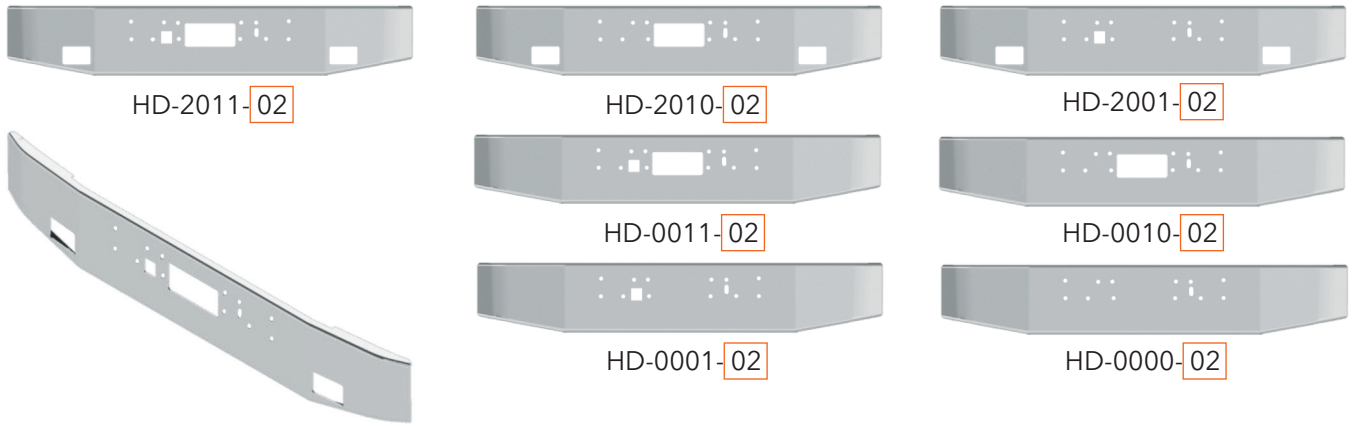

PETERBILT BUMPERS

EXAMPLE STYLES FOR PRODUCTS ON THIS PAGE:

Width	End Style Code	Width	End Style Code	Width	End Style Code
12"	01	12"	09	12"	04
16"	02	16"	10	16"	05
18"	03	18"	11	18"	06
20"	31	20"	51	20"	41
22"	32	22"	52	22"	42

HD

375 CONVENTIONAL YEARS 1987-1994