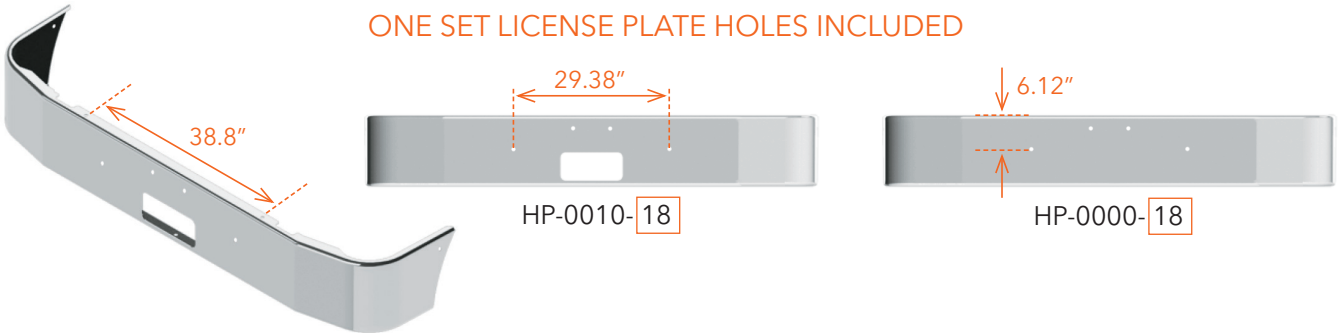

PETERBILT BUMPERS

AVAILABLE STYLES FOR PRODUCTS ON THIS PAGE:

HP, HOF		HT	
Width	End Style Code	Width	End Style Code
13"	18	14"	15
16"	19	16"	16
18"	20	18"	17
20"	35	*20"	34

* No warranty for 20" wide bumpers

HP

330 SET FORWARD AXLE YEARS 1998-2005

12K/14K RATED FRONT AXLE

CHECK 'HOF' SERIES PRIOR TO ORDERING
ONE SET LICENSE PLATE HOLES INCLUDED