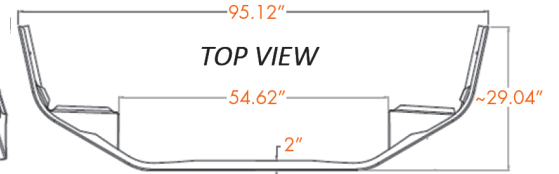

VOLVO BUMPERS

AVAILABLE STYLES FOR PRODUCTS ON THIS PAGE:

Width	End Style Code
14"	15
16"	16
18"	17
*20"	34

* No warranty for 20" wide bumpers

LJ

VNR SET BACK AXLE YEARS 2018 & NEWER MOUNTING BRACKETS INCLUDED