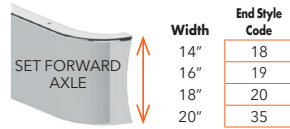

PETERBILT BUMPERS

AVAILABLE STYLES FOR PRODUCTS ON THIS PAGE:

337 SET FORWARD AXLE YEARS 2015 & NEWER
MOUNTING BRACKETS INCLUDED
NOTE LETTERS 'HOC' IN PART NUMBER
CHECK 'HT' SERIES PRIOR TO ORDERING

HOC