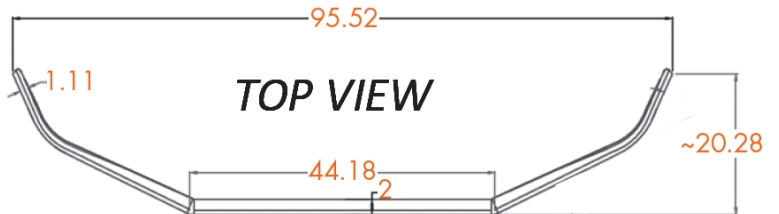

OA-0011-15