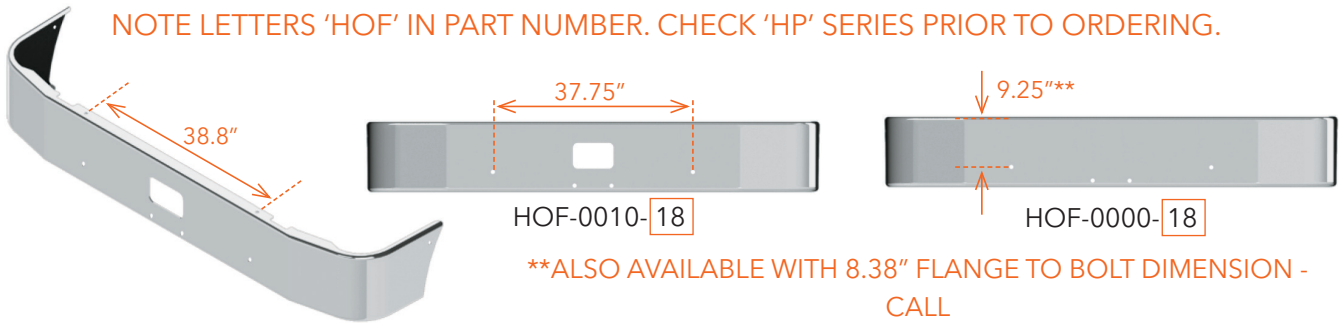

HOF

335HD, 340HD SET FORWARD AXLE YEARS 2006-2014

16K RATED FRONT AXLE

BRACKETS NOT INCLUDED. MOUNTS TO FACTORY BRACKETS.
NOTE LETTERS 'HOF' IN PART NUMBER. CHECK 'HP' SERIES PRIOR TO ORDERING.