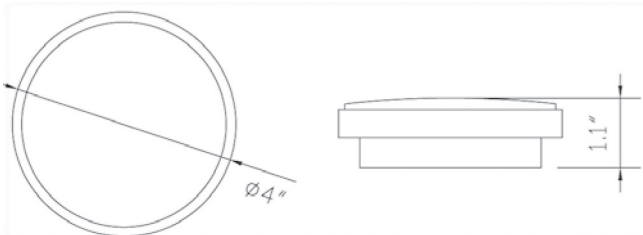

STAINLESS ACCESSORIES

**3-YEAR
WARRANTY**

VU-860L
2" Round

UNIVERSAL LED LIGHTS

- 9 LEDs
- 12 volt
- IP67 Rated
- Sonically sealed polycarbonate lens & housing
- Epoxy encapsulated electronics and sealed wire entry prevent dirt and moisture from entering the light
- Includes a rubber grommet when ordered as a kit with bumper or accessory

Part Numbers	Lens Color	LED Color
VU-860L-A	Amber	Amber
VU-860L-CA	Clear	Amber
VU-860L-R	Red	Red
VU-860L-CR	Clear	Red

**3-YEAR
WARRANTY**

VU-924-1L
4" ROUND
"CORAL"

- 40 LEDs
- 12 volt or 24 volt
- IP67 Rated
- Chrome reflector for brilliant light emission
- Sonically sealed polycarbonate lens & housing
- Epoxy encapsulated electronics and sealed wire entry prevent dirt and moisture from entering the light
- Includes a rubber grommet when ordered as a kit with bumper or accessory

Part Numbers	Lens Color	LED Color
VU-924-1L-A	Amber	Amber
VU-924-1L-CA	Clear	Amber
VU-924-1L-R	Red	Red
VU-924-1L-CR	Clear	Red
VU-924-1L-CW	Clear	White