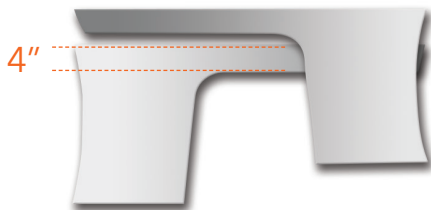

VP116420

PB CAB & WIDE REPLACEMENT PANEL
BOTH SIDES - ONE PIECE - 389 2008 -
NON UREA - 4" CAB PANELS - BLANK