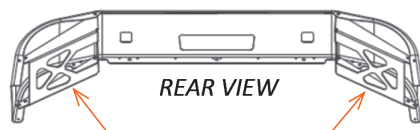

Brackets only for plastic bumper replacement.
Sold separately.