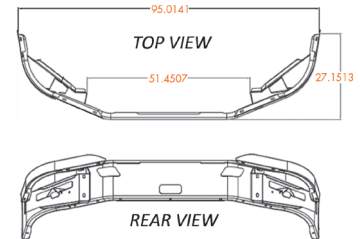

KENWORTH BUMPERS

AVAILABLE STYLES FOR PRODUCTS ON THIS PAGE:

Width	End Style Code
14"	708
16"	709
18"	711
*20"	712

* No warranty for 20" wide bumpers

T680 SET BACK AXLE YEARS 2013 & NEWER

MOUNTING BRACKETS INCLUDED
(NOW IN -708 END STYLE (ONE-PIECE))

FV

T680 GEN II SET BACK AXLE YEARS 2021 & NEWER

MOUNTING BRACKETS INCLUDED
(NOW IN -708 END STYLE (ONE-PIECE))

FX