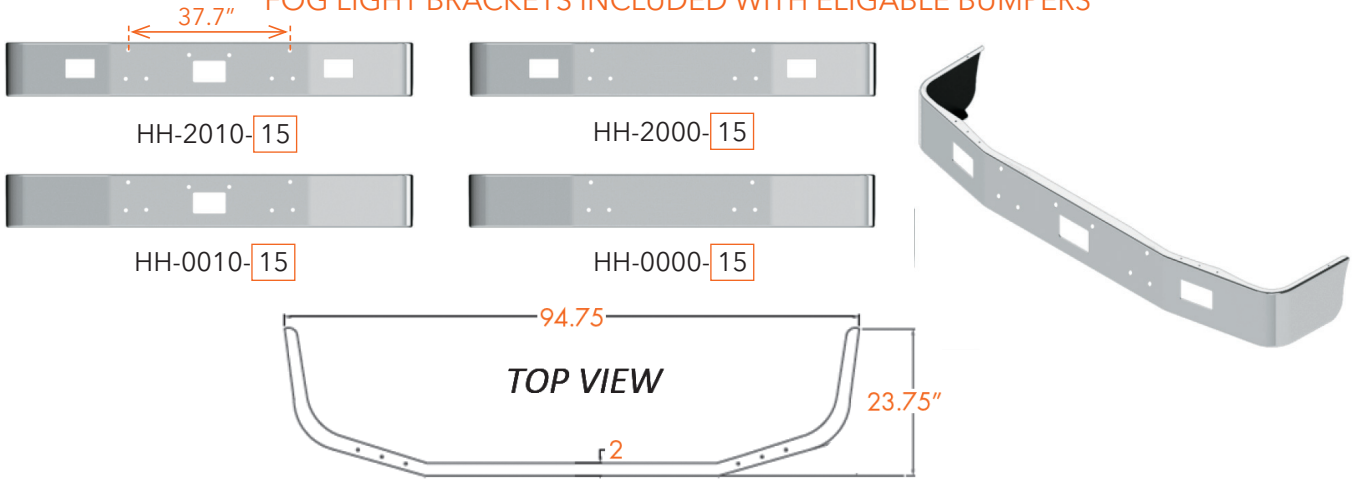

PETERBILT BUMPERS

AVAILABLE STYLES FOR PRODUCTS ON THIS PAGE:

Width	End Style Code
12"	15
16"	16
18"	17
*20"	34

* No warranty for 20" wide bumpers

377 WITH 119" BBC, SET BACK AXLE YEARS 1987-1997

HH

377AE SET BACK AXLE YEARS 1990 & OLDER

MOUNTING BRACKETS **NOT** INCLUDED, CHECK 'HN' SERIES PRIOR TO ORDERING
FOG LIGHT BRACKETS INCLUDED WITH ELIGIBLE BUMPERS