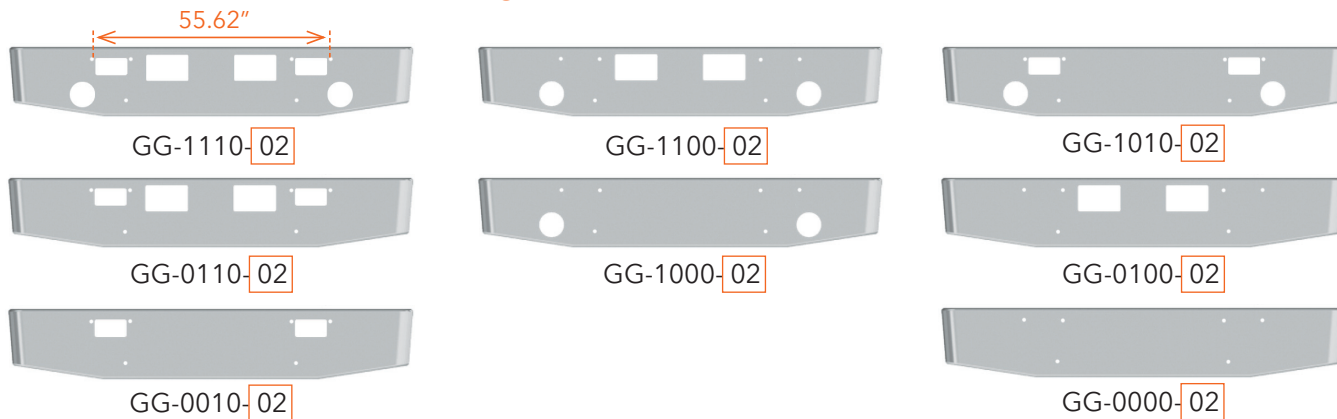

MACK BUMPERS

EXAMPLE STYLES FOR PRODUCTS ON THIS PAGE:

Width	End Style Code	Width	End Style Code	Width	End Style Code
12"	01	12"	09	12"	04
16"	02	16"	10	16"	05
18"	03	18"	11	18"	06
20"	31	20"	51	20"	41
22"	32	22"	52	22"	42

MH COE, SUPERLINER II, RW613

NOT AVAILABLE IN 12" WIDTH

GG