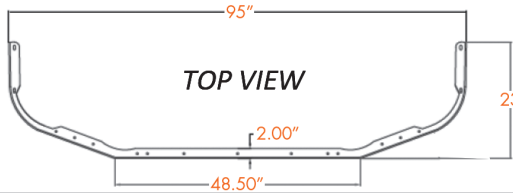

367, 567 SET BACK AXLE YEARS 2007 & NEWER

MOUNTS TO FACTORY BRACKETS

* FACTORY TOP PLATES DO NOT MOUNT TO VCP BUMPER *
(TOP PLATES SOLD SEPARATELY)

HX