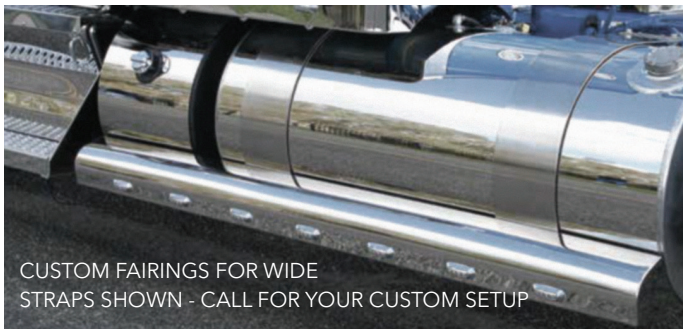

ROUNDED

CUSTOM FAIRINGS FOR WIDE  
STRAPS SHOWN - CALL FOR YOUR CUSTOM SETUP

EXAMPLE

VK150003-5GA

ADD LIGHTS TO YOUR FAIRING - SEE PAGES 106-107

**VC** VALLEY  
CHROME  
PLATING