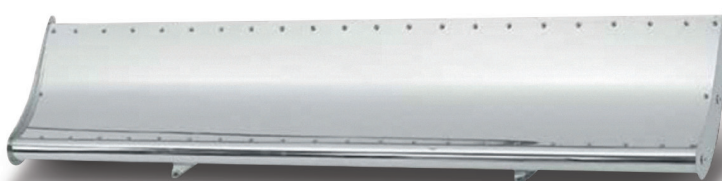

## HOOD WINGS

11151  
HOOD WINGS POWER STYLE  
42" X 9" X 3"