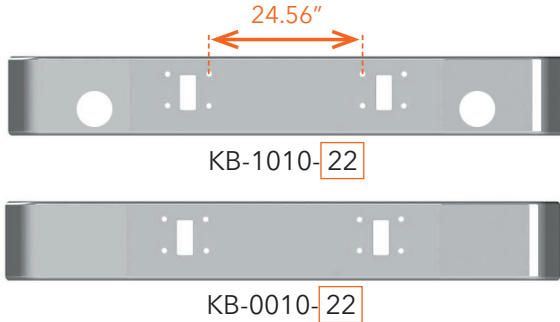

Add "P" to end of any bumper part number for black powder coated steel