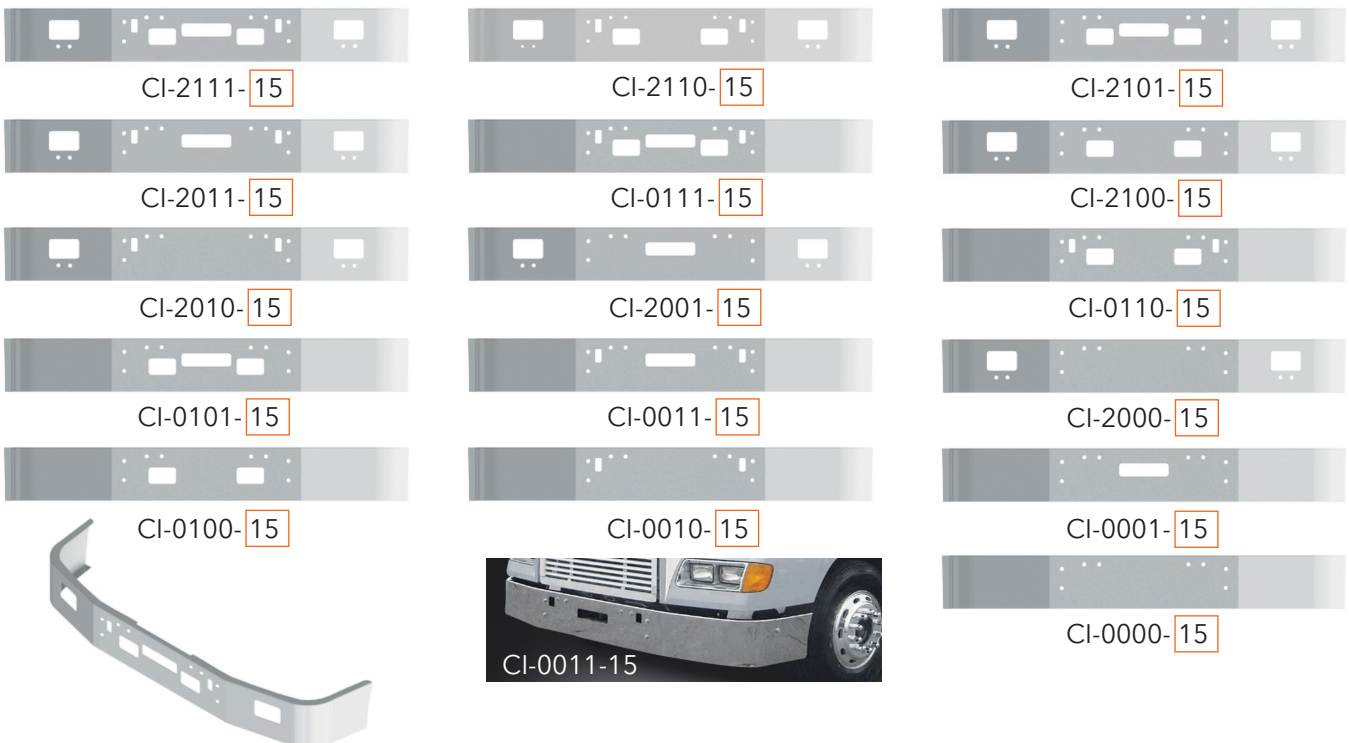

CI

FLD 112 & FLD 120 SETBACK FULL WRAP. METAL BUMPER, YEARS 1989-2006
COMBO BOLT PATTERN, NOTE LETTERS 'CI' IN PART NUMBER