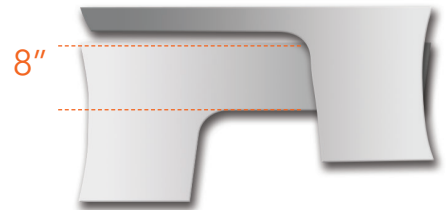

VP116420-8

PB CAB & WIDE REPLACEMENT PANEL
BOTH SIDES - ONE PIECE - 389 2008 -
NON UREA - 8" CAB PANELS - BLANK

2008-2010 WITH CAT ENGINES USE WIDE PANELS BOTH SIDES
2009-2010 CUMMINS ENGINES USE WIDE DRIVER SIDE, NARROW PASSENGER

ADD LIGHTS TO YOUR PANEL - SEE PAGES 106-107