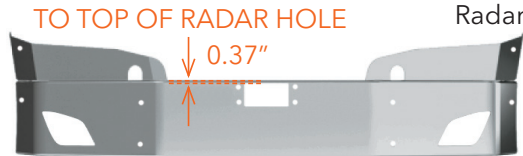

COJ-5010-15Z-V6
2 OEM fogs, tow pins, radar
Radar requires plastic cover