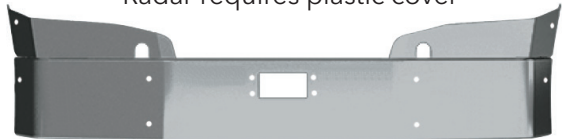

COK-0010-15Z-V6
Tow pins, radar
Radar requires plastic cover