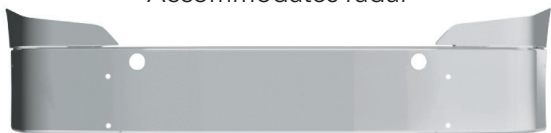

CY-0010-15X
Tow pins