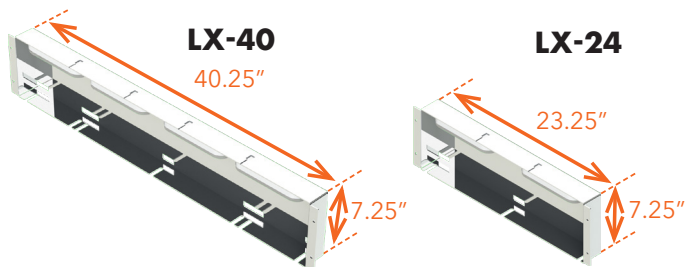

BUMPER LASER-CUT TEXT OPTIONS

LIGHT BOXES TO MOUNT BEHIND YOUR GRAPHIC