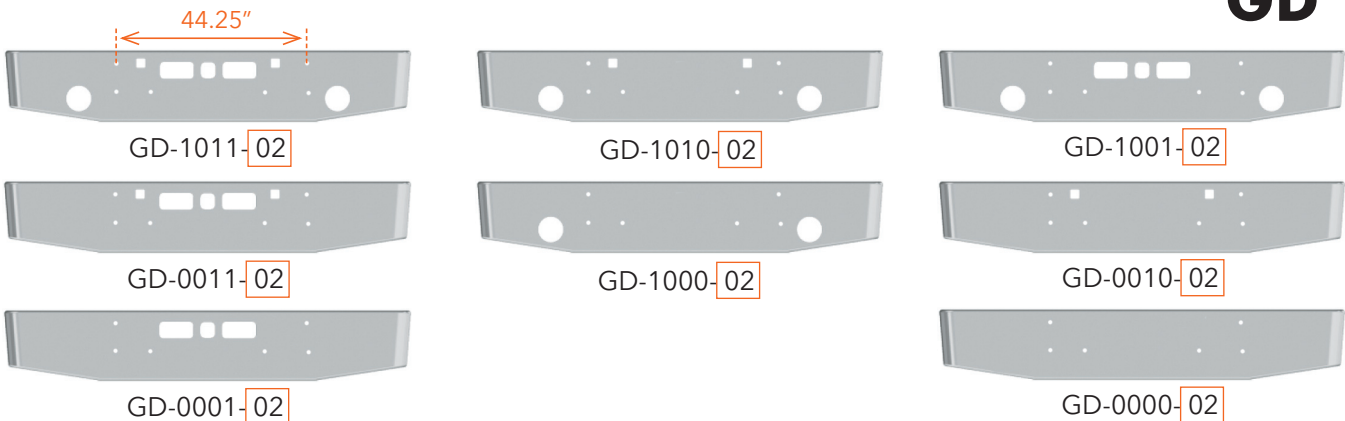

MACK BUMPERS

EXAMPLE STYLES FOR PRODUCTS ON THIS PAGE:

Width	End Style Code	Width	End Style Code	Width	End Style Code
12"	01	12"	09	12"	04
16"	02	16"	10	16"	05
18"	03	18"	11	18"	06
20"	31	20"	51	20"	41
22"	32	22"	52	22"	42

R-600, R-700

ADD- GG TO END OF ANY 'GC' PART NUMBER FOR GRILLE GUARD HOLES

GC

GRILLE GUARDS

FIT OEM BUMPERS AND OUR BUMPERS GC, GH, GS, GV
DOES NOT FIT OUR 'GZ' BUMPERS (SEE PAGE 54)
STAINLESS STEEL ONLY

F-600

GD