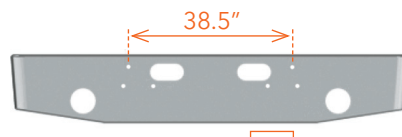

\* No warranty for 18" width on models BF & BG

**L, LN, LT, LTN, LTL -800-900-8000-9000** YEARS 1970-1998

**BA**

ALSO MODELS LN7000 & STERLING LT9511

MUST BE 16" WIDE OR LARGER FOR 4 FOG LIGHT OPTION

BA-4010-02