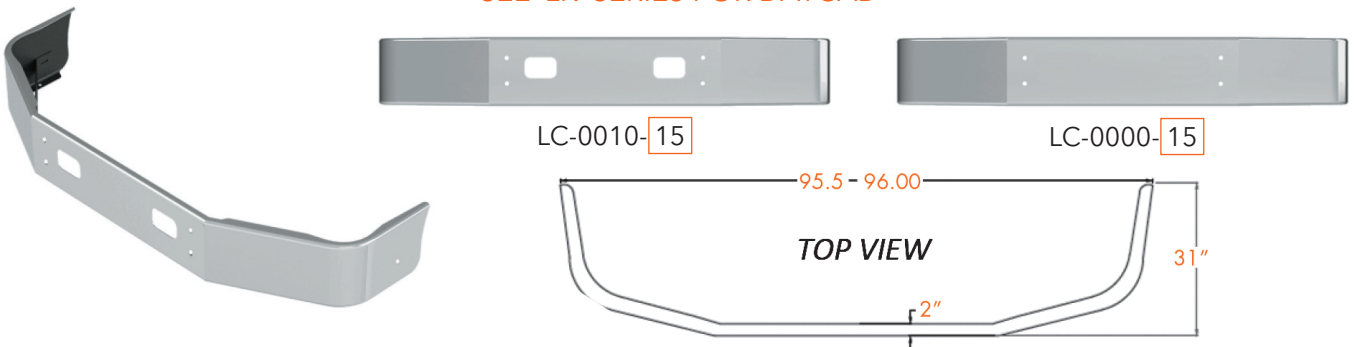

LC

WG SET BACK AXLE YEARS 1991-2001

MOUNTING BRACKETS INCLUDED

SEE 'LK' SERIES FOR DAYCAB