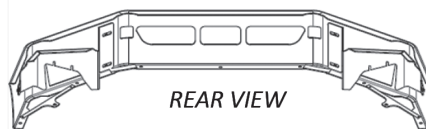

VOLVO BUMPERS

AVAILABLE STYLES FOR PRODUCTS ON THIS PAGE:

Width	End Style Code
14"	15
16"	16
18"	17
*20"	34

* No warranty for 20" wide bumpers

LJ

VNR SET BACK AXLE YEARS 2018 & NEWER MOUNTING BRACKETS INCLUDED

LL

VNL SET BACK AXLE YEARS 2018 & NEWER MOUNTING BRACKETS INCLUDED