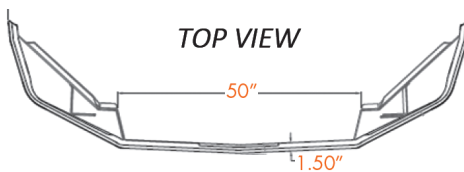

PETERBILT BUMPERS

AVAILABLE STYLES FOR PRODUCTS ON THIS PAGE:

HZ, HZA

Width	End Style Code
16.5"	16Y
18"	17Y

HOA

SETBACK AXLE

Width	End Style Code
16"	16
18"	17
*20"	34

* No warranty for 20" wide bumpers

HZ

579 SET BACK AXLE YEARS 2012-2020
MOUNTING BRACKETS INCLUDED

HOA

587 SET BACK AXLE YEARS 2012 & NEWER
NOTE LETTERS 'HOA' IN PART NUMBER. MOUNTING BRACKETS INCLUDED.