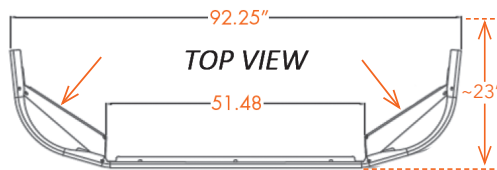

Brackets only for plastic bumper replacement.
Sold separately.