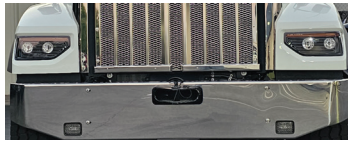

47X SET FORWARD AXLE YEARS 2022-NEWER

IQ