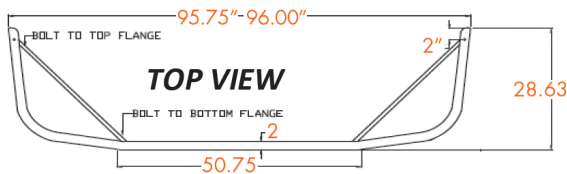

VNM SET BACK AXLE YEARS 1998-2003 MOUNTING BRACKETS INCLUDED

LD

LD-0011-15