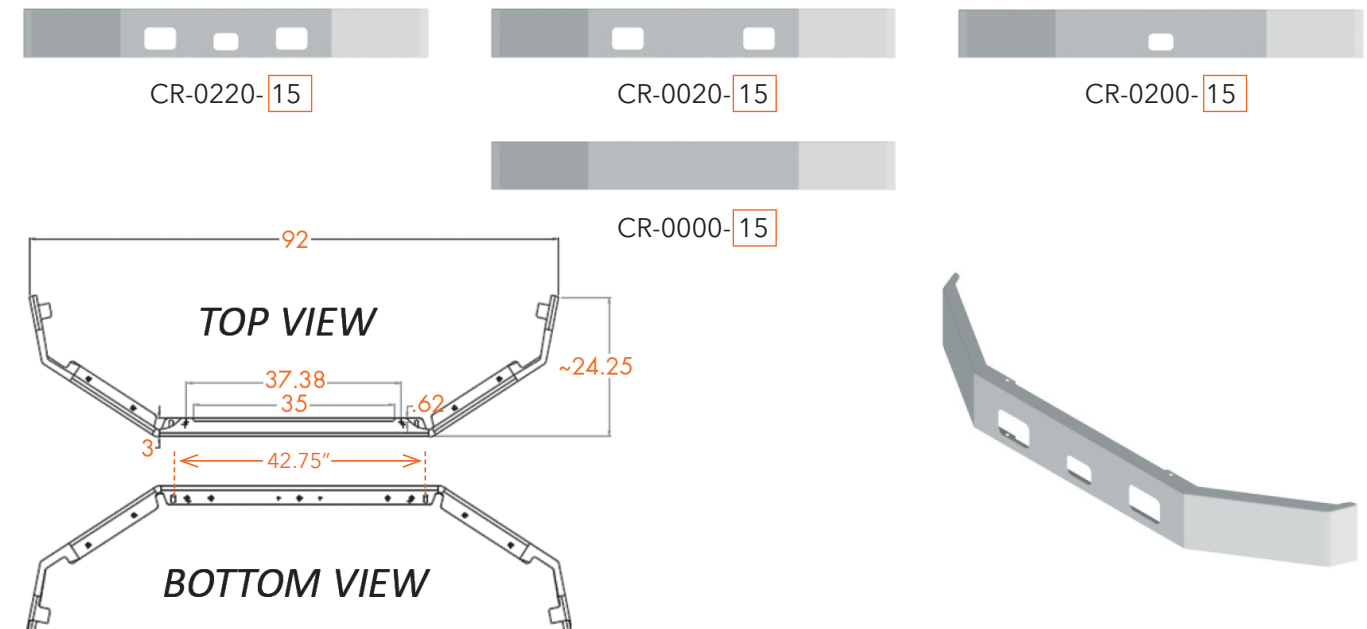

FL112 SERIES MEDIUM DUTY YEARS 2002 & OLDER

CR

MOUNTS TO FACTORY BRACKETS
ALSO CHECK 'CK' SERIES