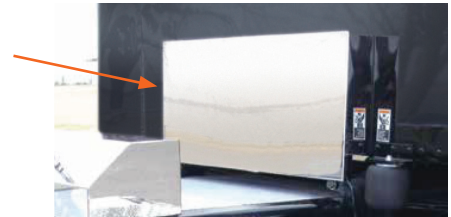

**VP140032**  
PB SLEEPER SHOCK COVERS  
- 379, 389 - 1 LG FULL COVER  
TAPE MOUNT

**VP140035**  
PB SLEEPER SHOCK COVER -  
379, 389 ANGLED FULL COVER

**VP140033**  
PB SLEEPER SHOCK COVERS  
- 379, 389 - 1 LG CURVED FULL COVER