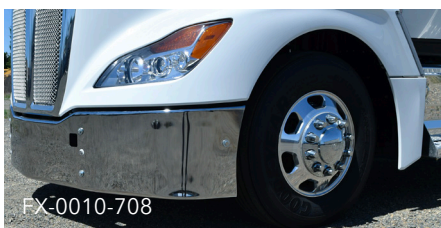

FX-0010-708