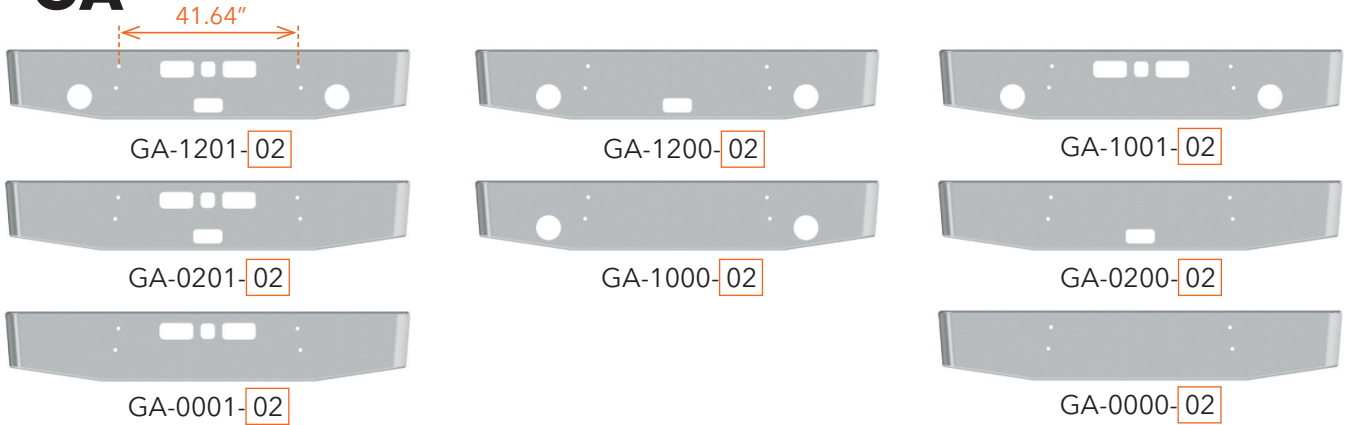

MACK BUMPERS

EXAMPLE STYLES FOR PRODUCTS ON THIS PAGE:

Width	End Style Code	Width	End Style Code	Width	End Style Code
12"	01	12"	09	12"	04
16"	02	16"	10	16"	05
18"	03	18"	11	18"	06
20"	31	20"	51	20"	41
22"	32	22"	52	22"	42

GA

R, RL, F, FL, FS