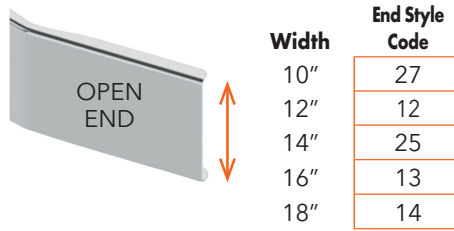

MACK BUMPERS

AVAILABLE STYLES FOR PRODUCTS ON THIS PAGE:

CL SERIES YEARS 1994-2003

GN