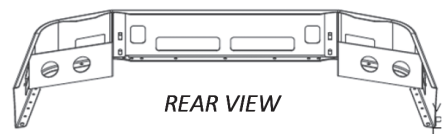

VOLVO BUMPERS

AVAILABLE STYLES FOR PRODUCTS ON THIS PAGE:

Width	End Style Code
12"-13"	15 ← LB = 13" / LE = 12"
16"	16
18"	17
*20"	34

* No warranty for 20" wide bumpers

LB

VNL SET BACK AXLE YEARS 1996-2003

REPLACES PLASTIC/FIBERGLASS BUMPERS ONLY

MOUNTING BRACKETS INCLUDED

SEE 'LE' SERIES FOR REPLACING STAINLESS CLAD BUMPERS

MUST BE 16" (16) FOR FOG LIGHT OPTIONS

LE

VNL SET BACK AXLE YEARS 1996-2003

REPLACES STAINLESS CLAD BUMPERS ONLY

MOUNTING BRACKETS INCLUDED

SEE 'LB' SERIES FOR REPLACING PLASTIC/FIBERGLASS BUMPERS

REAR VIEW