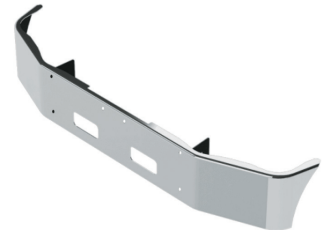

HOE-0010-18

536 & 537 SET FORWARD AXLE YEARS 2021-NEWER
MOUNTS TO FACTORY BRACKETS FOR STEEL REPLACEMENT
(SEPARATE BRACKETS REQUIRED TO REPLACE FACTORY URETHANE)

HOG