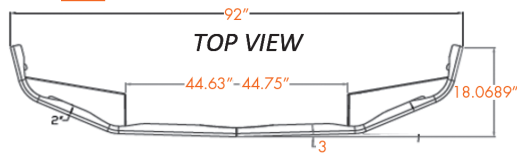

HOC-0010-18

348 SET FORWARD AXLE YEARS 2010 & NEWER
NOTE LETTERS 'HOE' IN PART NUMBER

HOE