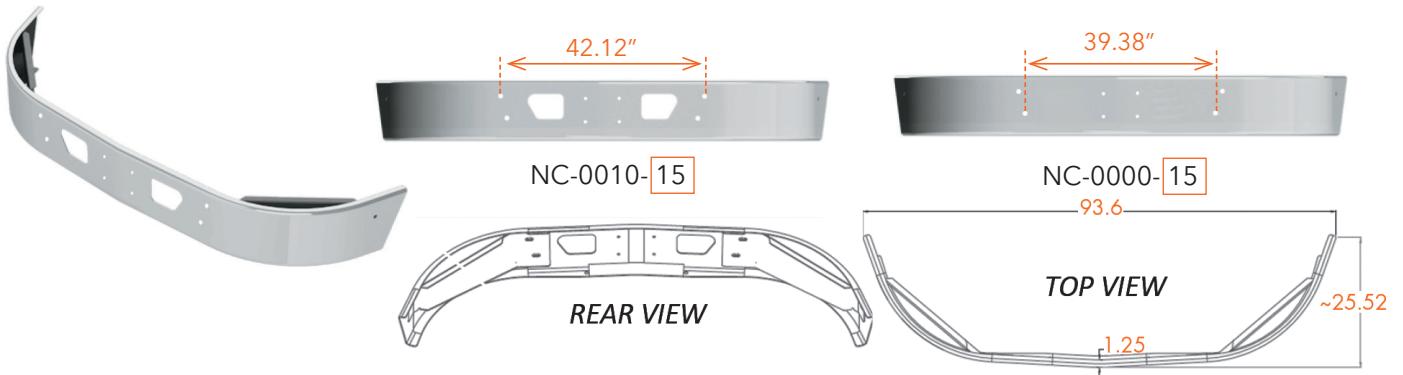

STERLING BUMPERS

AVAILABLE STYLES FOR PRODUCTS ON THIS PAGE:

Width	End Style Code
12"	15
16"	16
18"	17
*20"	34

Width	End Style Code
12"	15X
16"	16X
18"	17X
*20"	34X

* No warranty for 20" wide bumpers

NC

STERLING LT9500, LT9513, FORD L-SERIES

YEARS 1996-2009

MOUNTING BRACKETS INCLUDED. ONE SET LICENSE PLATE HOLES STANDARD.

Add "P" to the end of our part number for a black powder coated bumper