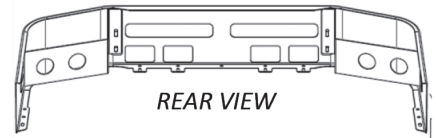

VOLVO BUMPERS

AVAILABLE STYLES FOR PRODUCTS ON THIS PAGE:

Width	End Style Code
12"-13"	15 ← LB = 13" / LE = 12"
16"	16
18"	17
*20"	34

* No warranty for 20" wide bumpers

LB

VNL SET BACK AXLE YEARS 1996-2003

REPLACES PLASTIC/FIBERGLASS BUMPERS ONLY

MOUNTING BRACKETS INCLUDED

SEE 'LE' SERIES FOR REPLACING STAINLESS CLAD BUMPERS

MUST BE 16" (16) FOR FOG LIGHT OPTIONS

REAR VIEW

LE

VNL SET BACK AXLE YEARS 1996-2003

REPLACES STAINLESS CLAD BUMPERS ONLY

MOUNTING BRACKETS INCLUDED

SEE 'LB' SERIES FOR REPLACING PLASTIC/FIBERGLASS BUMPERS