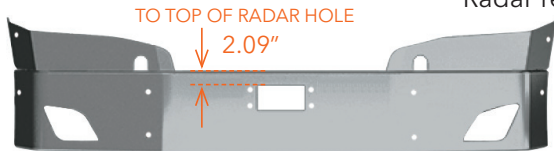

COK-5010-15Z-V6
2 OEM fogs, tow pins, radar
Radar requires plastic cover