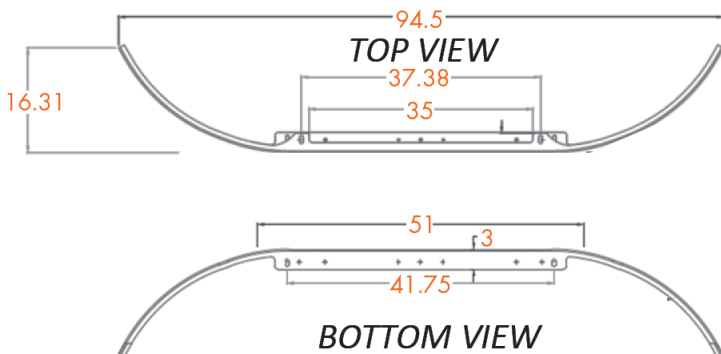

# STERLING BUMPERS

AVAILABLE STYLES FOR PRODUCTS ON THIS PAGE:

Width	End Style Code
12"	15
16"	16
18"	17
*20"	34

Width	End Style Code
12"	15X
16"	16X
18"	17X
*20"	34X

\* No warranty for 20" wide bumpers