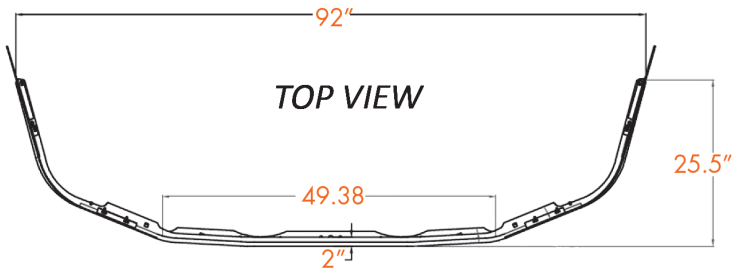

FREIGHTLINER BUMPERS

AVAILABLE STYLES FOR PRODUCTS ON THIS PAGE:

Width	End Style Code
14"	15X
*16"	16X

* 16" bumpers require customer to shim brackets

COH

CASCADIA "P3" YEARS 2008-2017

REPLACES STAINLESS CLAD BUMPERS ONLY

STANDARD WIDTH RADIATOR TRUCKS ONLY

EXTENSIONS INCLUDED, MOUNTING BRACKETS NOT INCLUDED

MOUNTS TO EXISTING CLAD BUMPER BRACKETS

SEE 'CY' SERIES FOR REPLACING P3 PLASTIC BUMPERS

SEE 'COJ' AND 'COK' SERIES FOR NEWER P4 BUMPERS

NOTE LETTERS 'COH' IN PART NUMBER