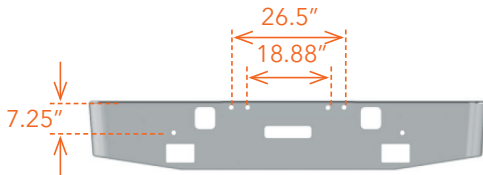

FREIGHTLINER BUMPERS

EXAMPLE STYLES FOR PRODUCTS ON THIS PAGE:

Width	End Style Code	Width	End Style Code	Width	End Style Code
12"	01	12"	09	12"	04
16"	02	16"	10	16"	05
18"	03	18"	11	18"	06
20"	31	20"	51	20"	41
22"	32	22"	52	22"	42

FLD CLASSIC YEARS 2002-2007 ALSO CHECK 'CU' SERIES

CV